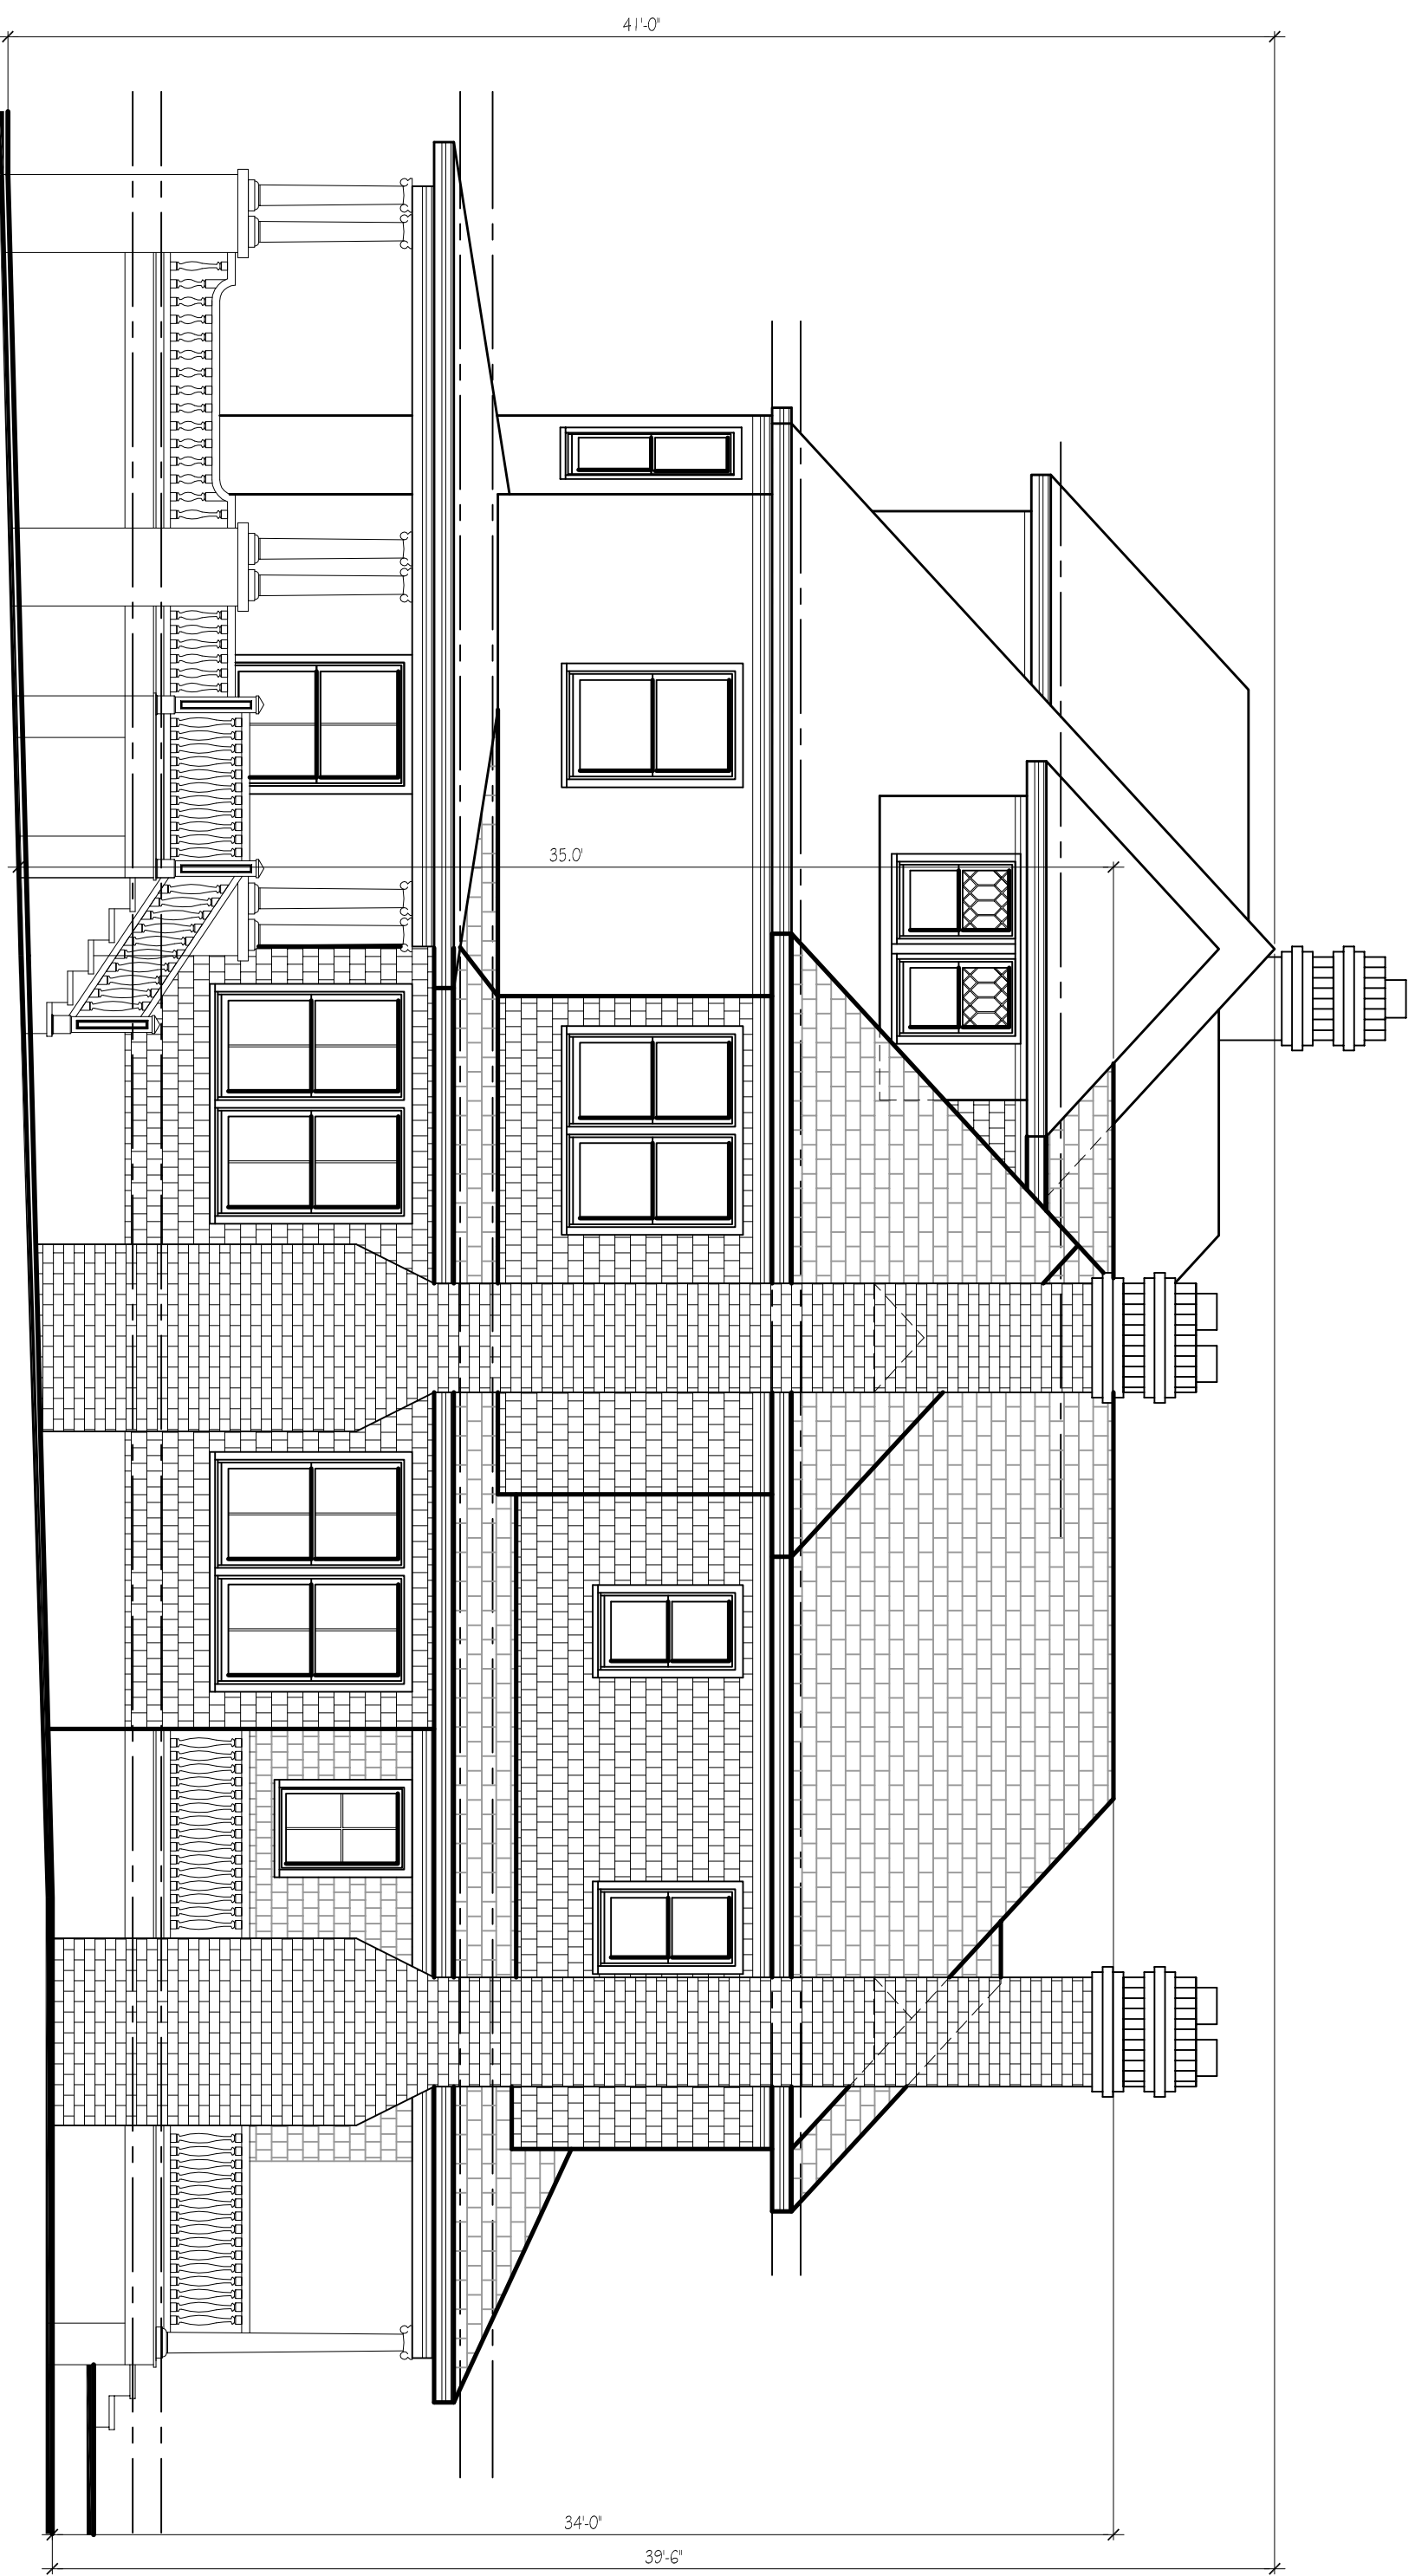

**1 LEFT ELEVATION**  
SCALE: 3/8" = 1'-0"

**3 RIGHT ELEVATION**  
SCALE: 3/8" = 1'-0"

**2 FRONT ELEVATION**  
SCALE: 3/8" = 1'-0"

**4 REAR ELEVATION**  
SCALE: 3/8" = 1'-0"

	<b>R D S</b> <b>ARCHITECTS</b> ROGER SCHLICHT ARCHITECT 56 Walther Avenue, Ridgewood, New Jersey 07450 201-444-7191	<b>LEONARD RESIDENCE</b> 65 Park Slope Ridgewood, N.J.		DATE: 6-1-2023 SCALE: 3/8" = 1'-0"
		EXTERIOR ELEVATIONS		
			8-7-2023 6-7-2023	ISSUED FOR VARIANCE ISSUED FOR OWNER REVIEW
			<b>V-3</b>	