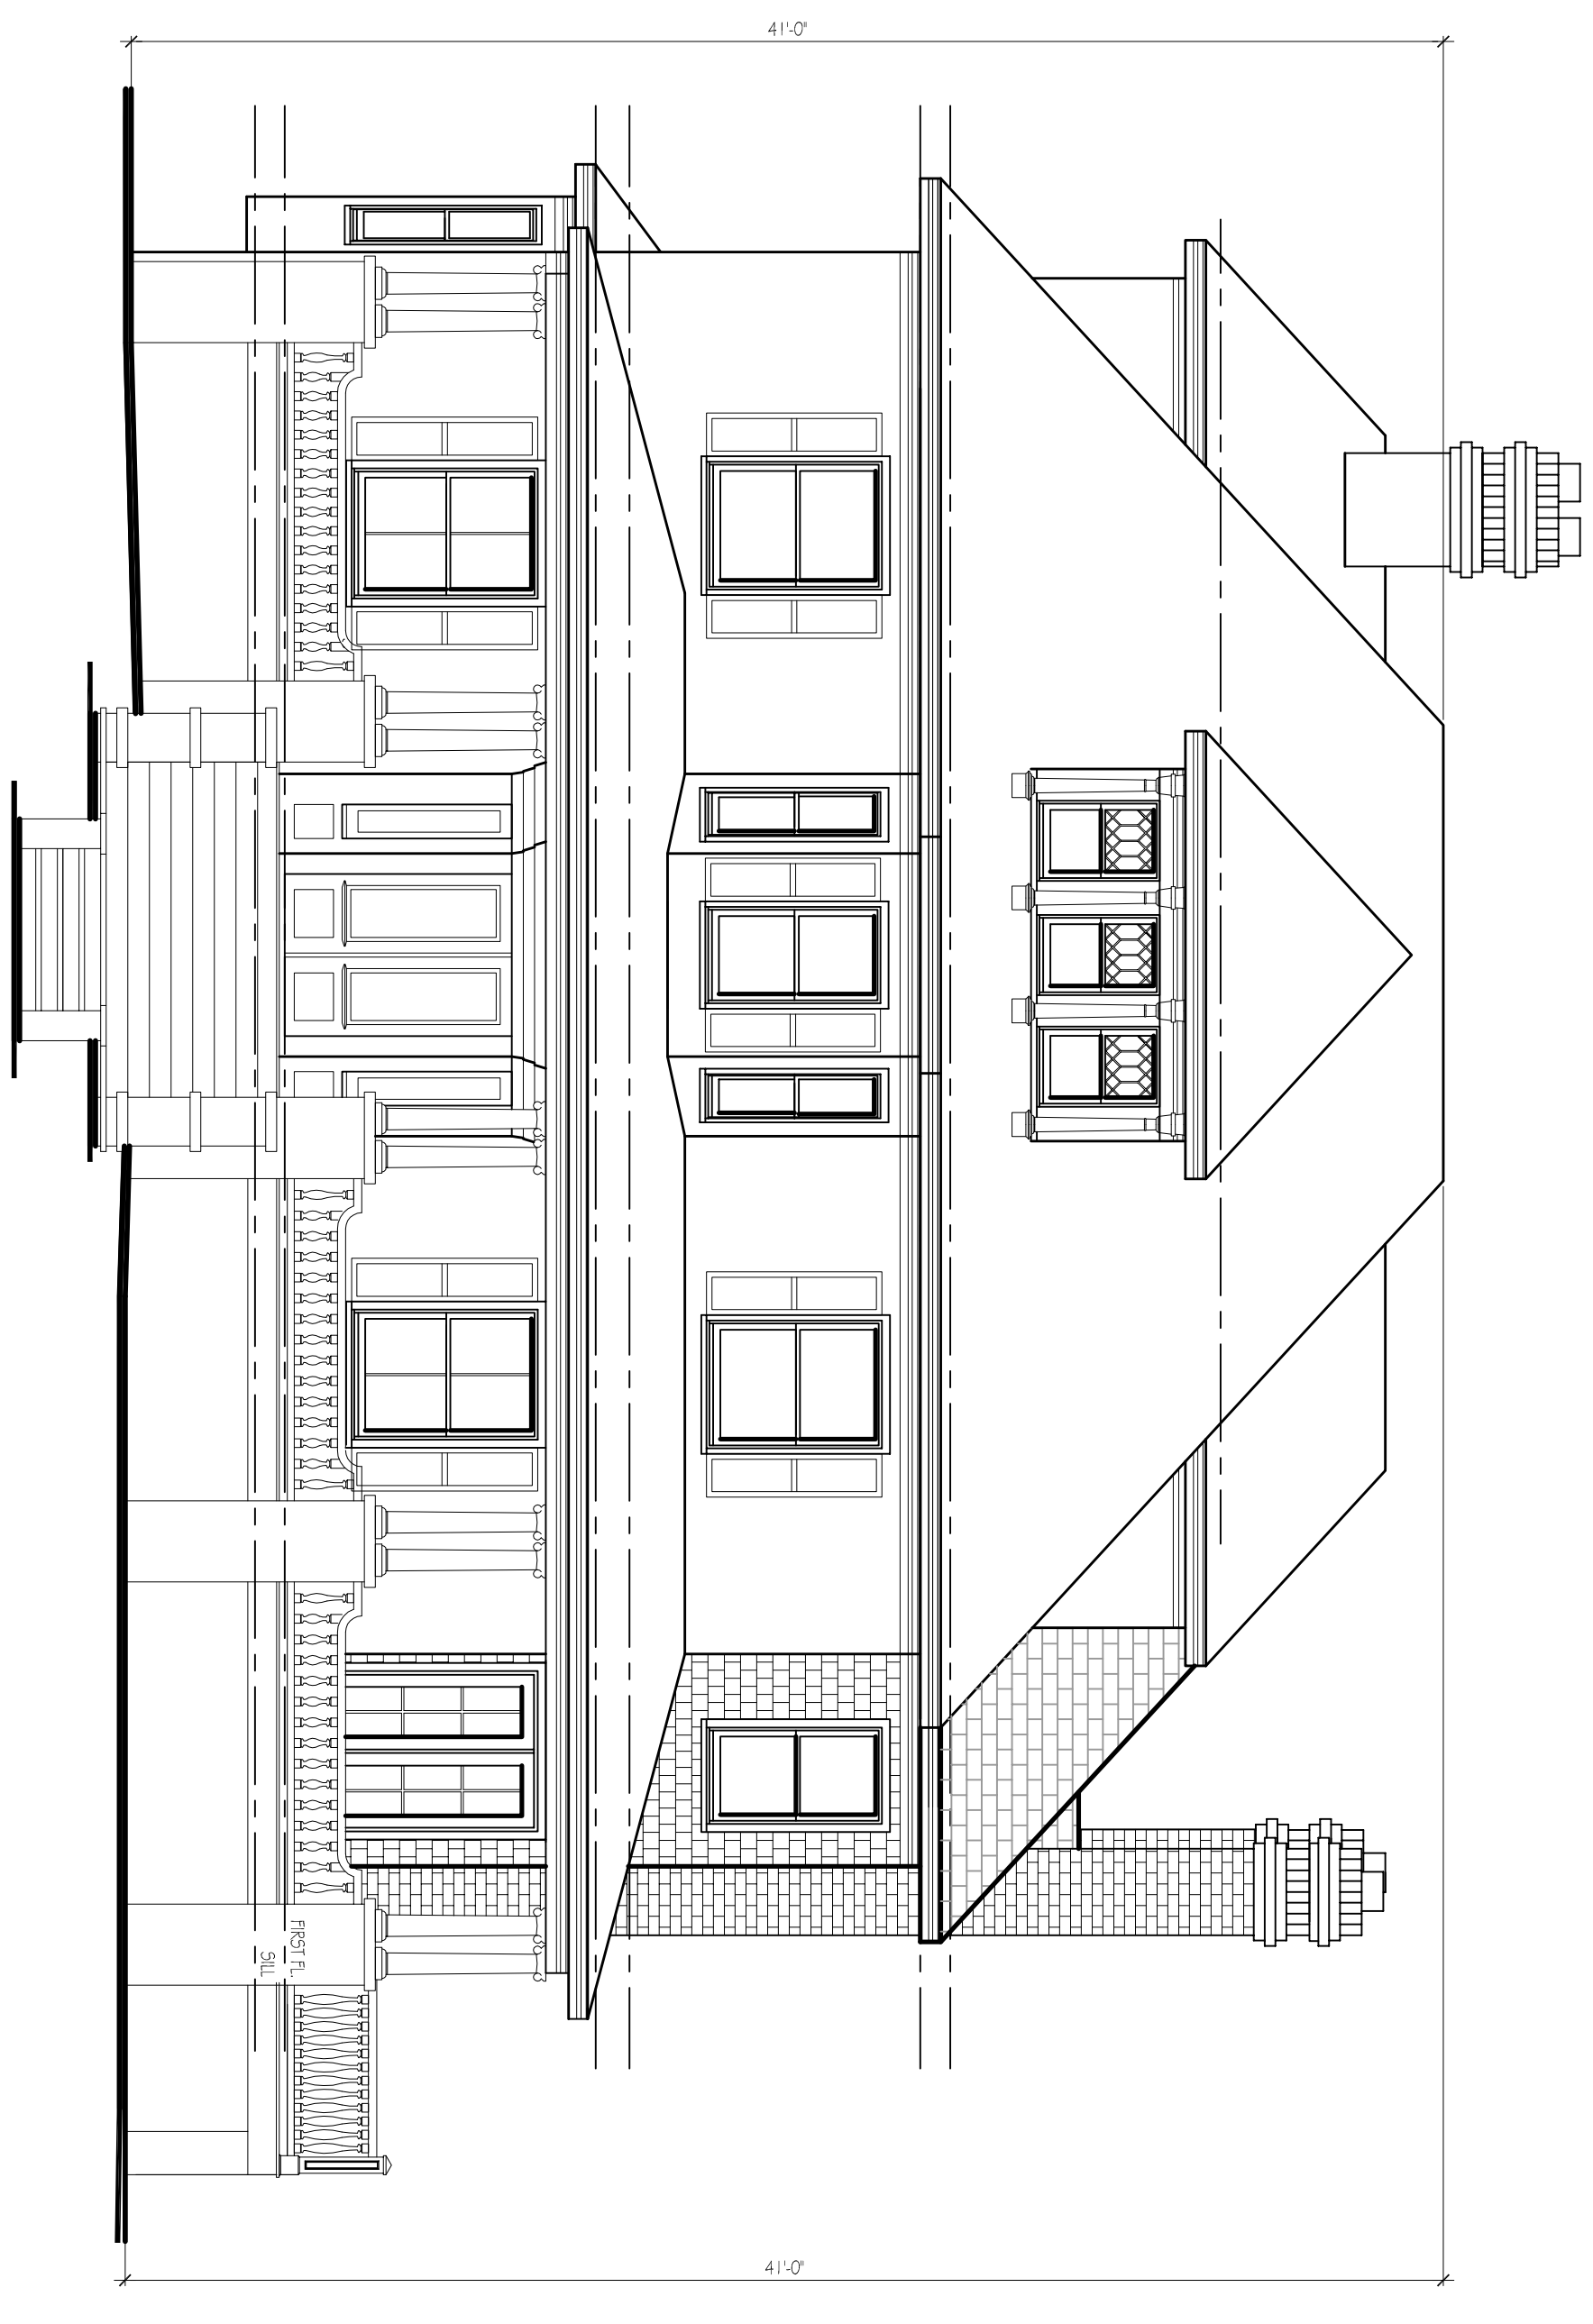

**1 LEFT ELEVATION**  
SCALE: 3/8" = 1'-0"

**3 RIGHT ELEVATION**  
SCALE: 3/8" = 1'-0"

**2 FRONT ELEVATION**  
SCALE: 3/8" = 1'-0"

**4 REAR ELEVATION**  
SCALE: 3/8" = 1'-0"

	<b>R D S</b> <b>ARCHITECTS</b> ROGER SCHLICHT ARCHITECT 56 Walther Avenue, Ridgewood, New Jersey 07450 201-444-7191	<b>LEONARD RESIDENCE</b> 65 Park Slope Ridgewood, N.J.		DATE: 6-1-2023 SCALE: 3/8" = 1'-0"
		EXTERIOR ELEVATIONS		
			8-7-2023 6-7-2023	ISSUED FOR VARIANCE ISSUED FOR OWNER REVIEW
			<b>V-3</b>	