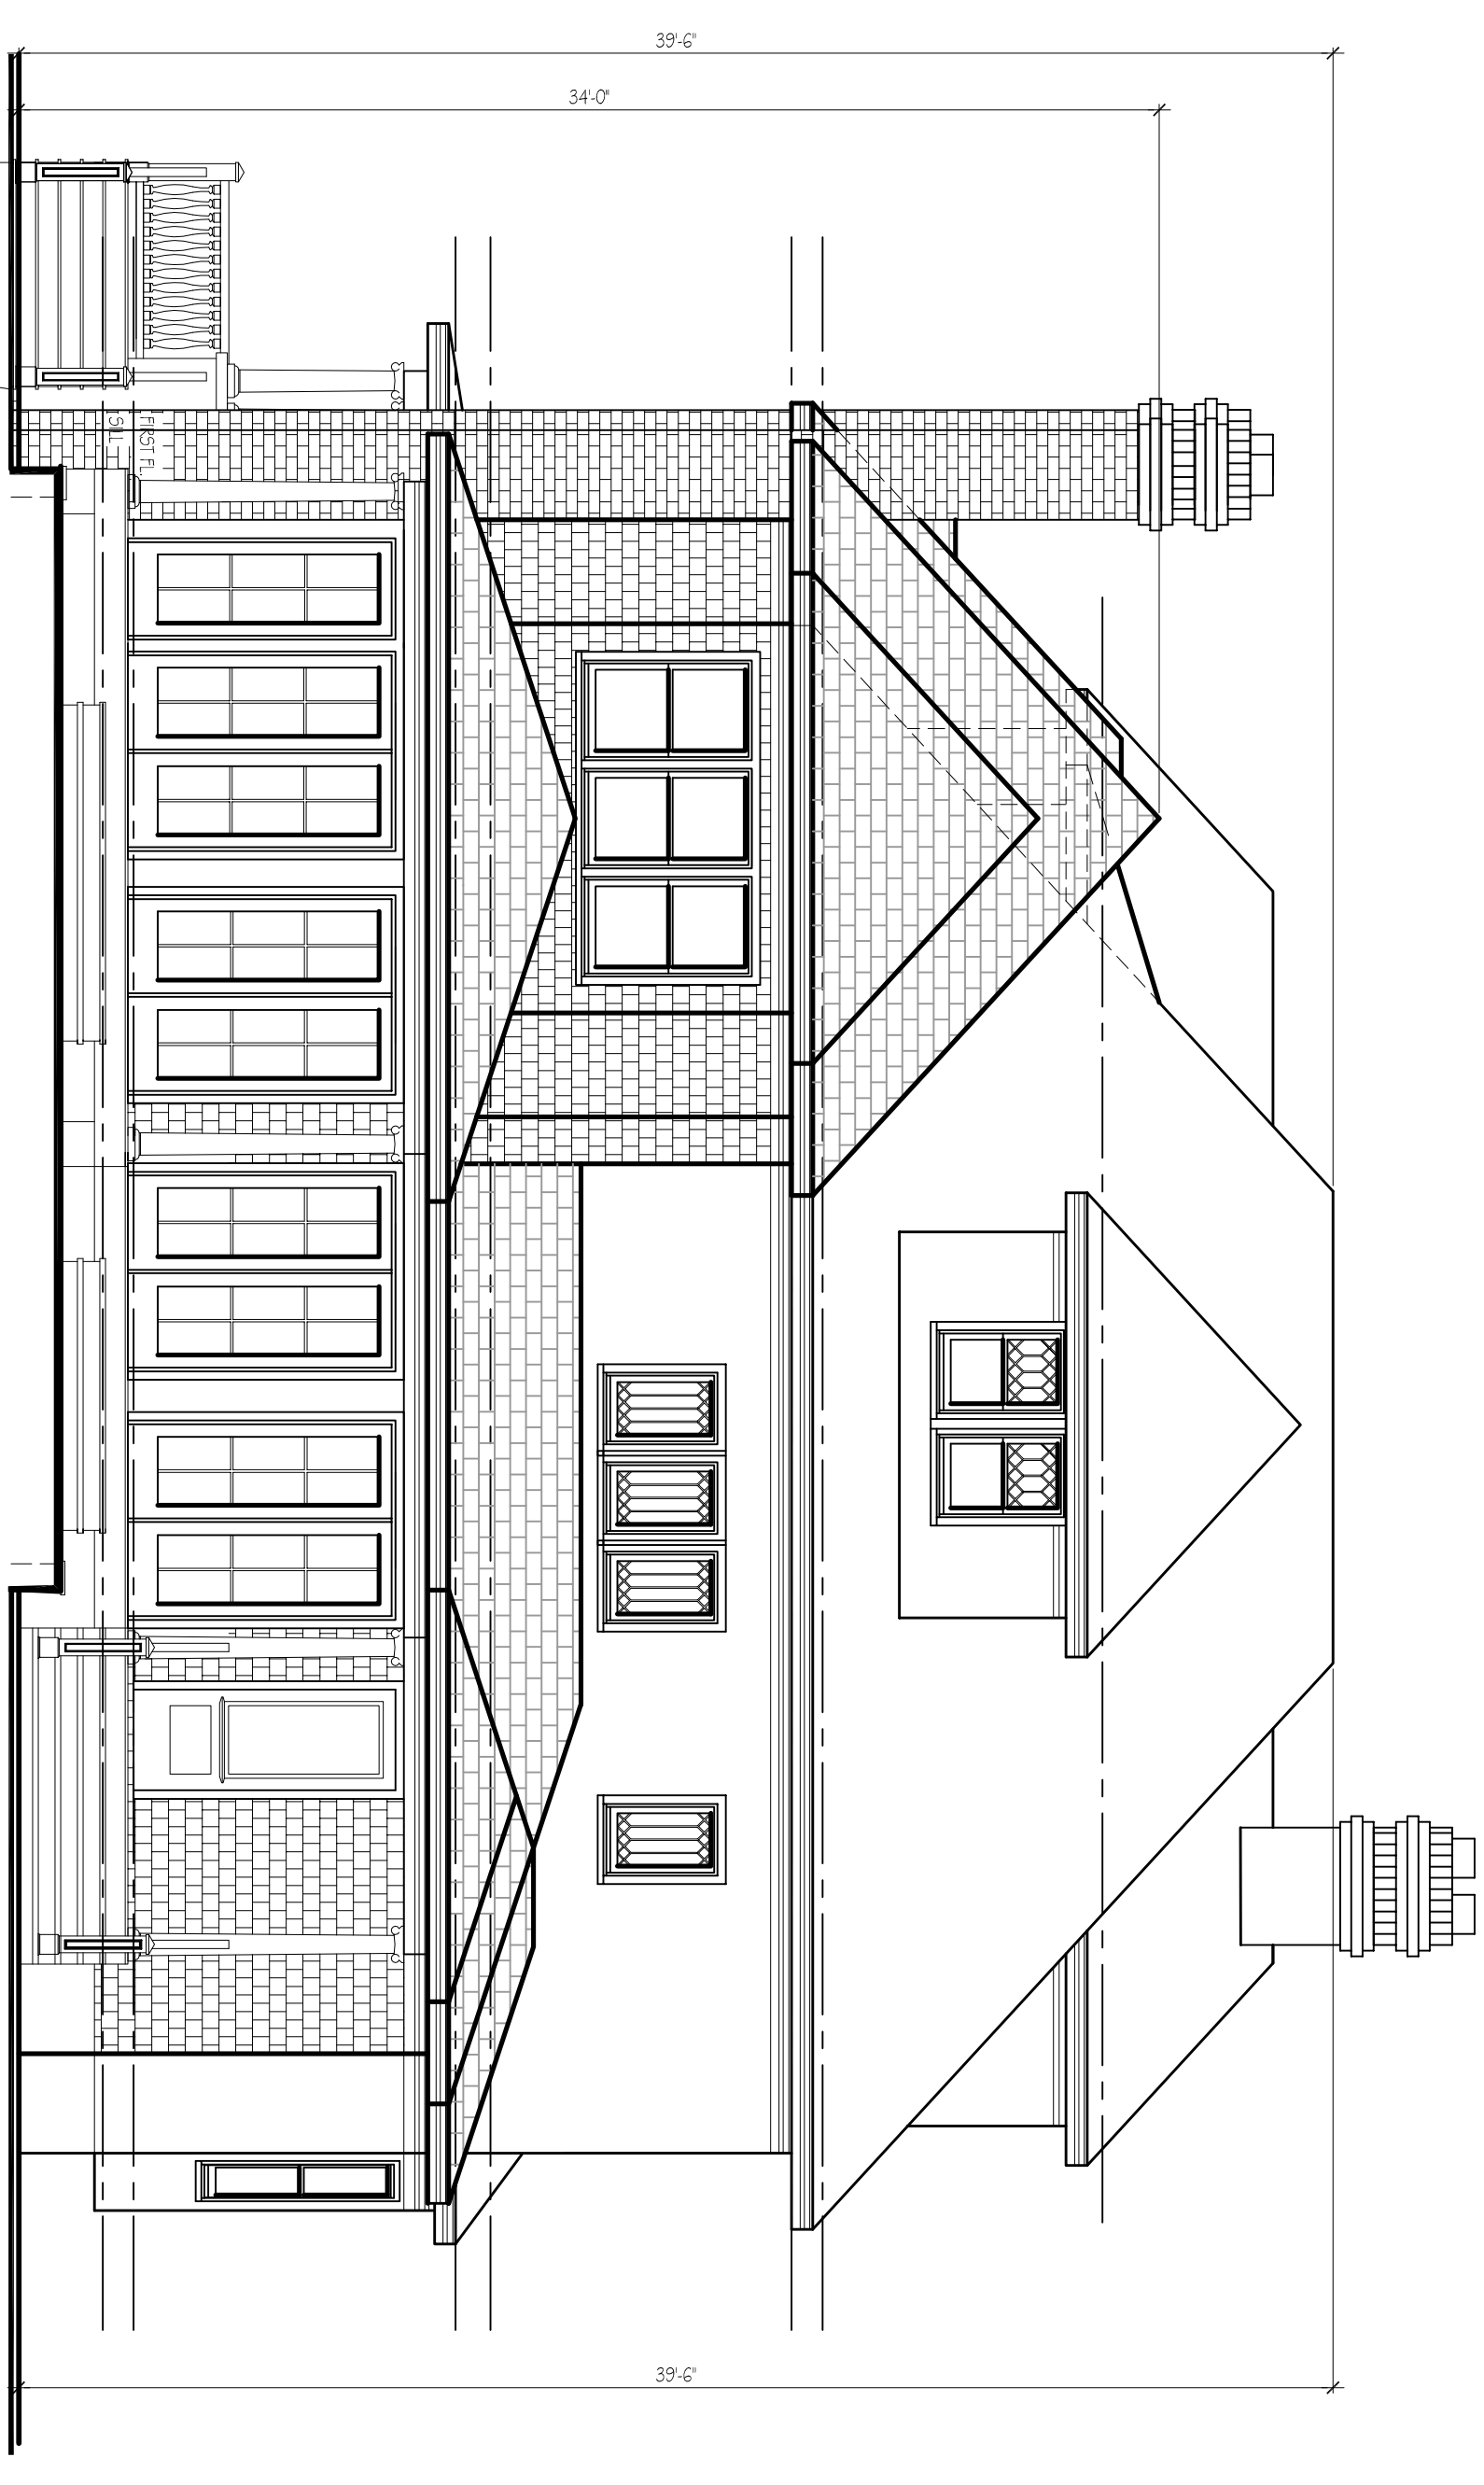

**1 LEFT ELEVATION**  
SCALE: 3/8" = 1'-0"

**3 RIGHT ELEVATION**  
SCALE: 3/8" = 1'-0"

**2 FRONT ELEVATION**  
SCALE: 3/8" = 1'-0"

**4 REAR ELEVATION**  
SCALE: 3/8" = 1'-0"

	<b>R D S</b> <b>ARCHITECTS</b> ROGER SCHLICHT ARCHITECT 56 Walther Avenue, Ridgewood, New Jersey 07450 201-444-7191	<b>LEONARD RESIDENCE</b> 65 Park Slope Ridgewood, N.J.		DATE: 6-1-2023 SCALE: 3/8" = 1'-0"
		EXTERIOR ELEVATIONS		
			8-7-2023 6-7-2023	ISSUED FOR VARIANCE ISSUED FOR OWNER REVIEW
			<b>V-3</b>	