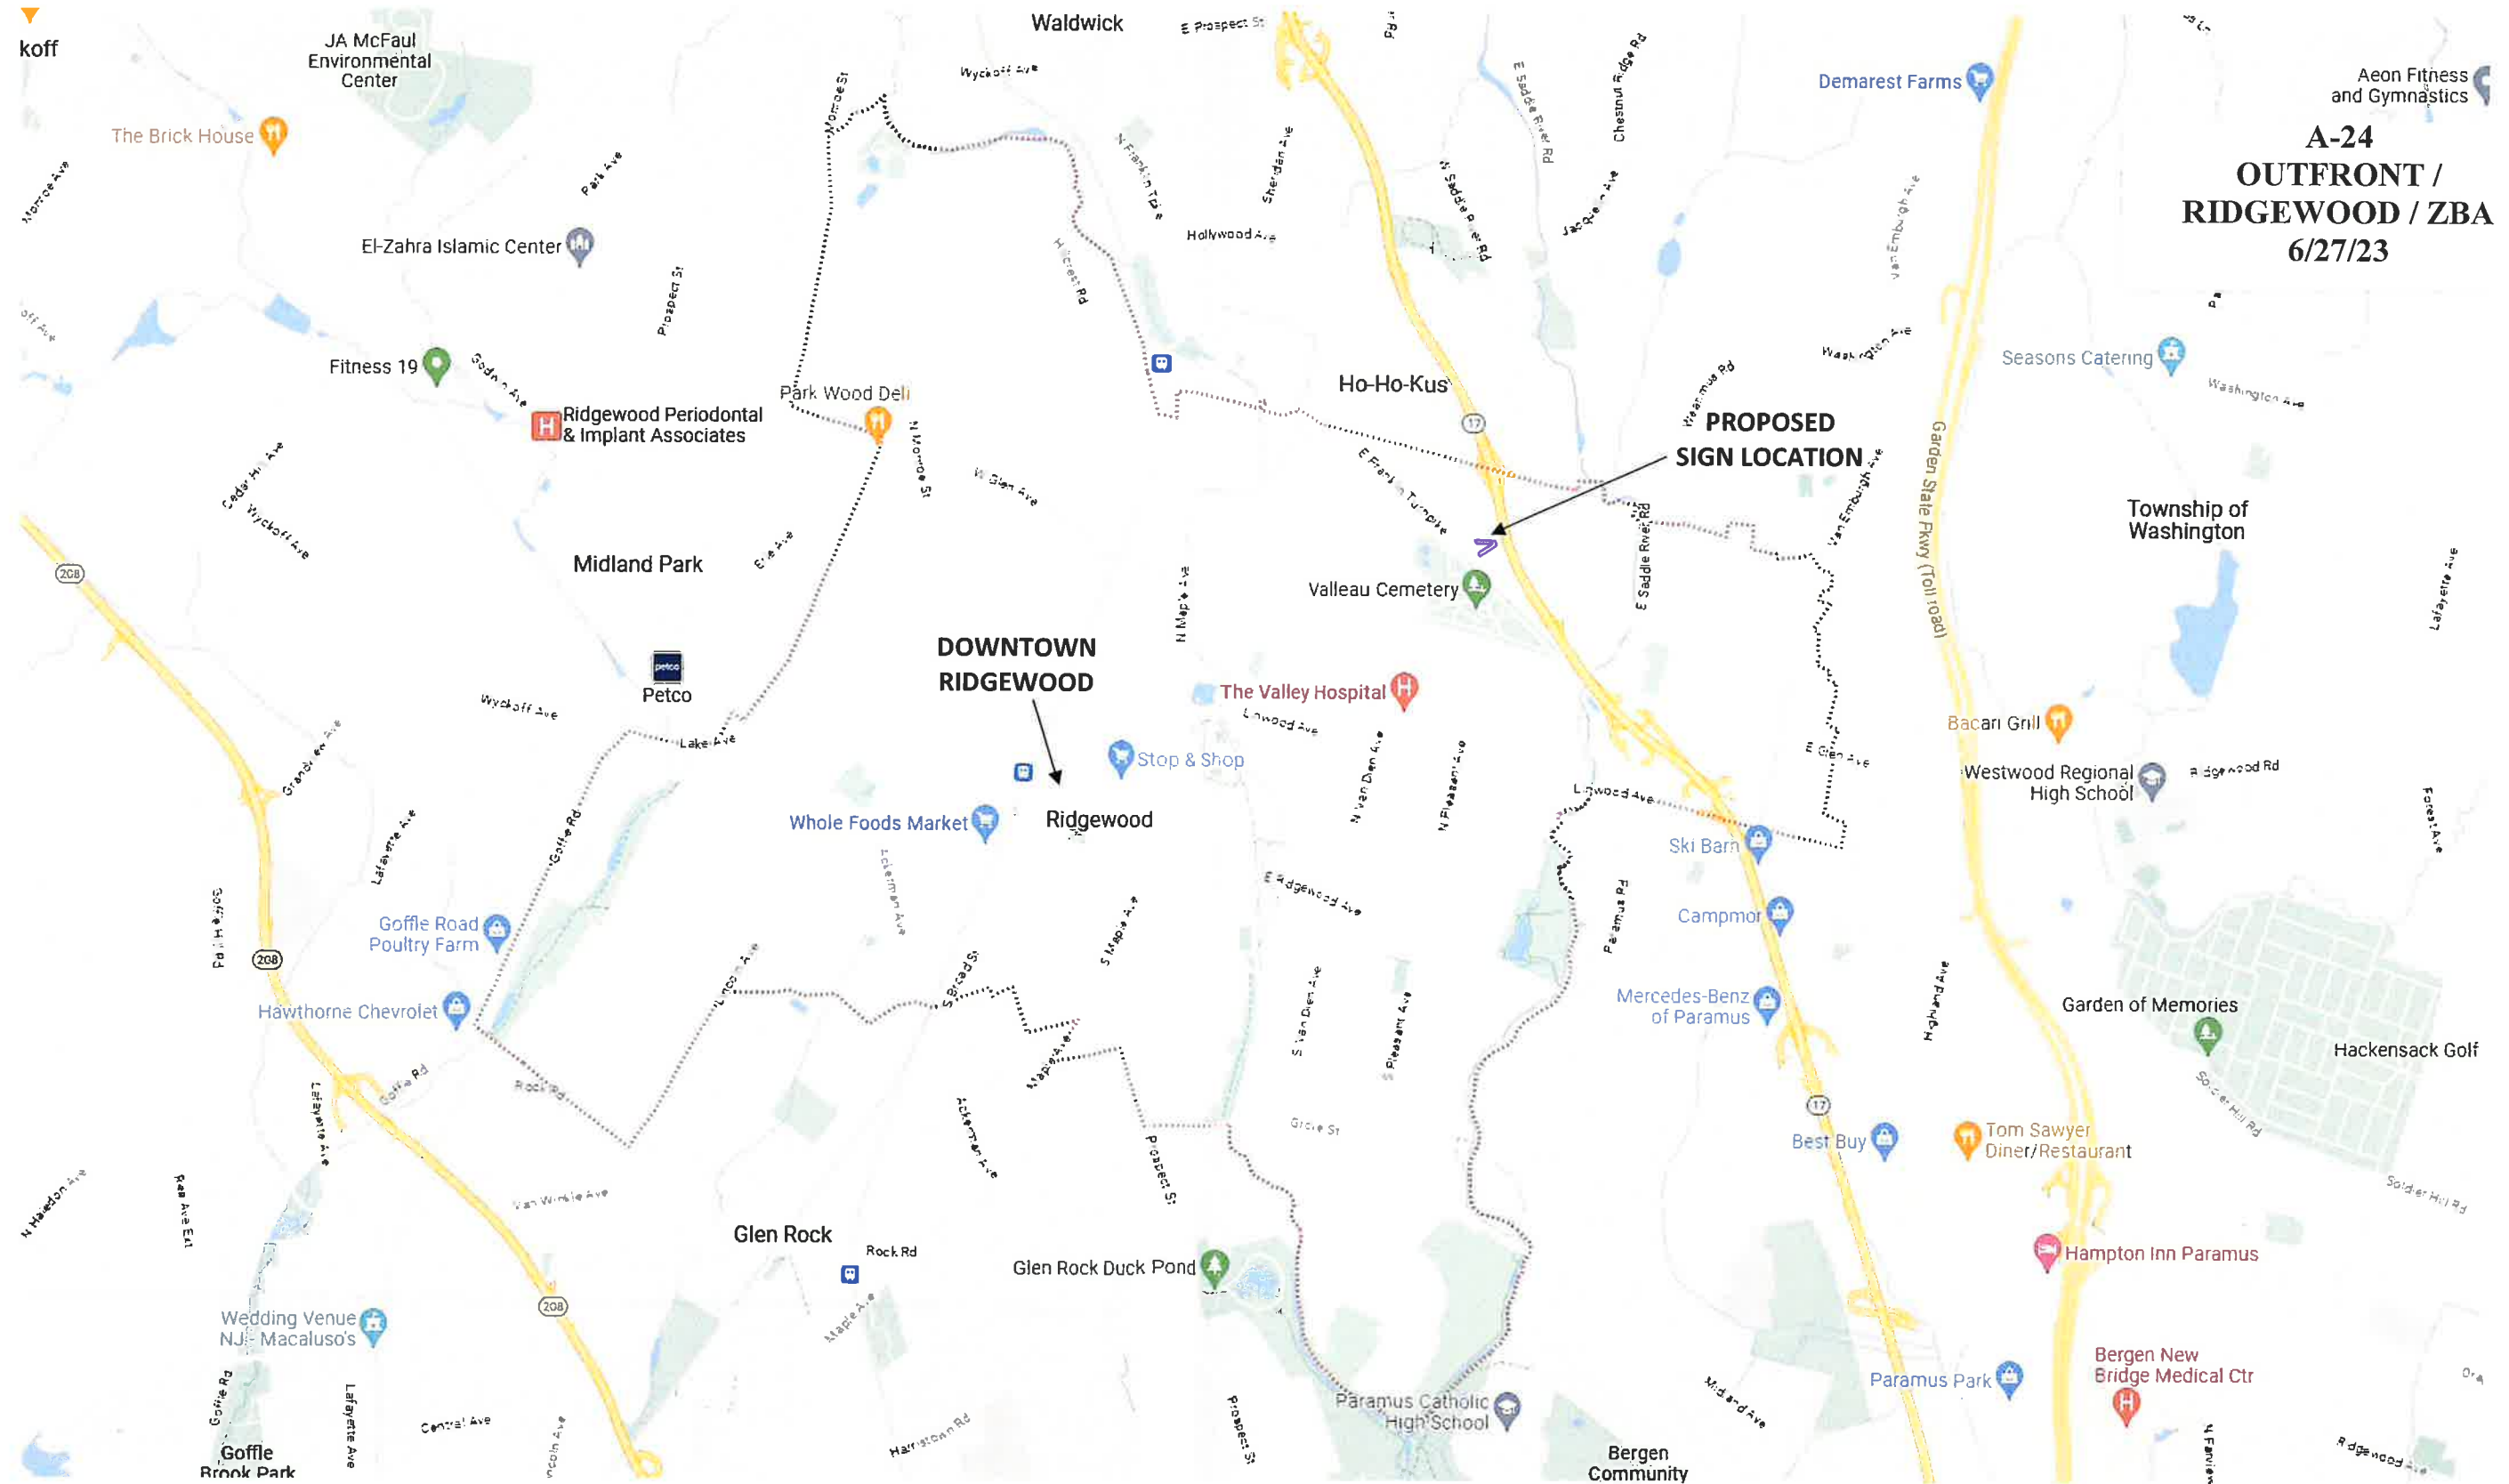

Planning Exhibits for Outfront Media LLC ~ 500 Route 17, Village of Ridgewood, NJ

A-24
OUTFRONT /
RIDGEWOOD / ZBA
6/27/23

MAP OF VILLAGE OF RIDGEWOOD (MUNICIPAL BOUNDARY DASHED)