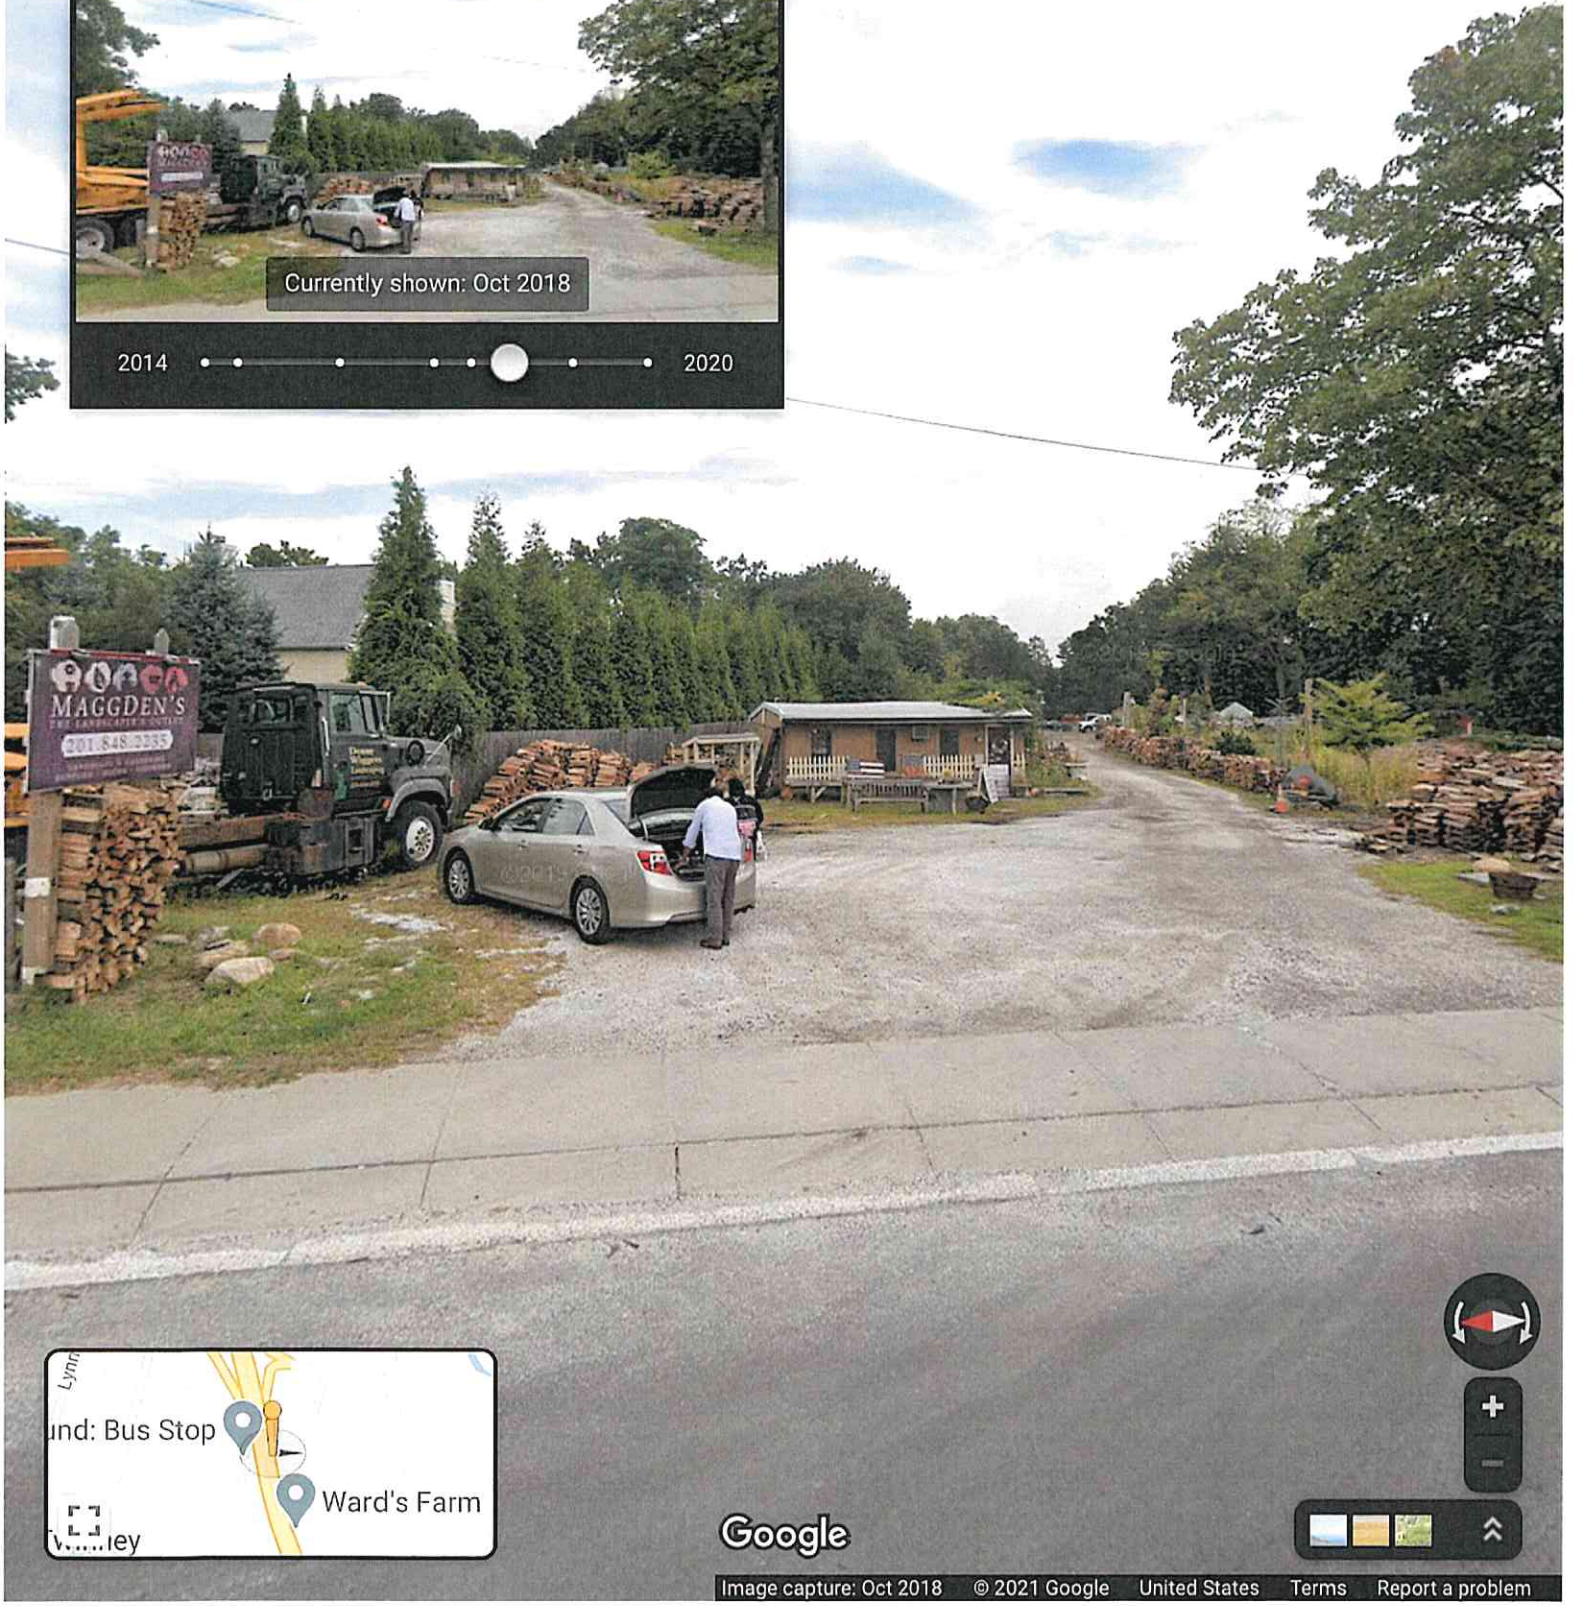

NJ-17

Ridgewood, New Jersey

Google

Street View - Oct 2018

Currently shown: Oct 2018

2014

2020

MAGGIDEN'S  
THE LANDSCAPER'S OUTLET  
801.848.2235

Google

NJ-17

Ridgewood, New Jersey

Google

Street View - Sep 2019

Currently shown: Sep 2019

2008

2020

Google

NJ-17

Ridgewood, New Jersey

Google

Street View

Google

March 21  
5:06 PM

Edit