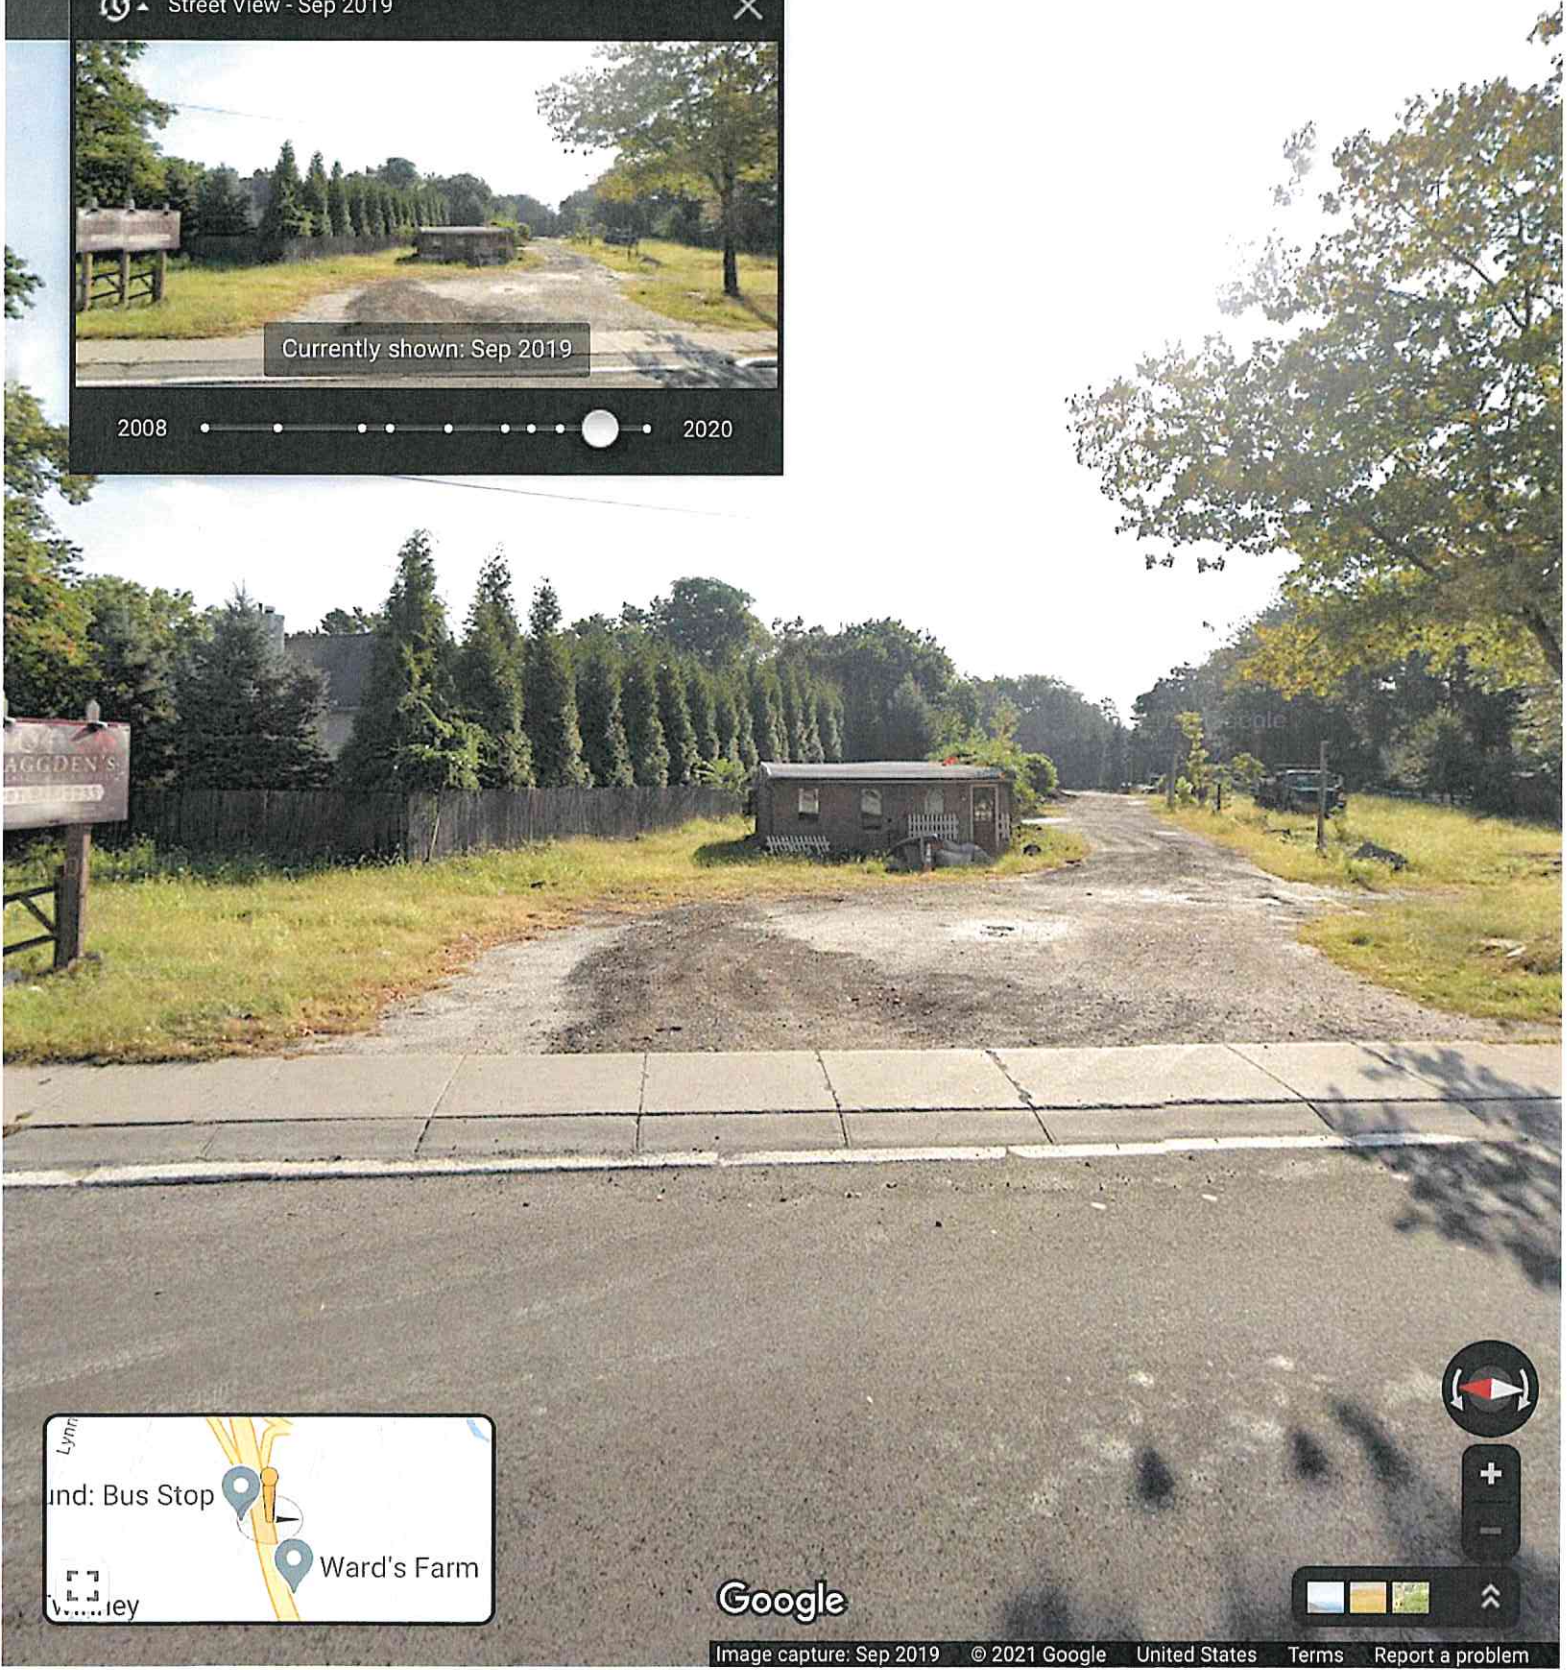

NJ-17

Ridgewood, New Jersey

Google

Street View - Oct 2018

Currently shown: Oct 2018

2014

2020

MAGGIDEN'S  
THE LANDSCAPER'S OUTLET  
801.848.2235

Google

NJ-17

Ridgewood, New Jersey

Google

Street View - Sep 2019

Currently shown: Sep 2019

2008

2020

Google

NJ-17

Ridgewood, New Jersey

Google

Street View

Google

March 21  
5:06 PM

Edit