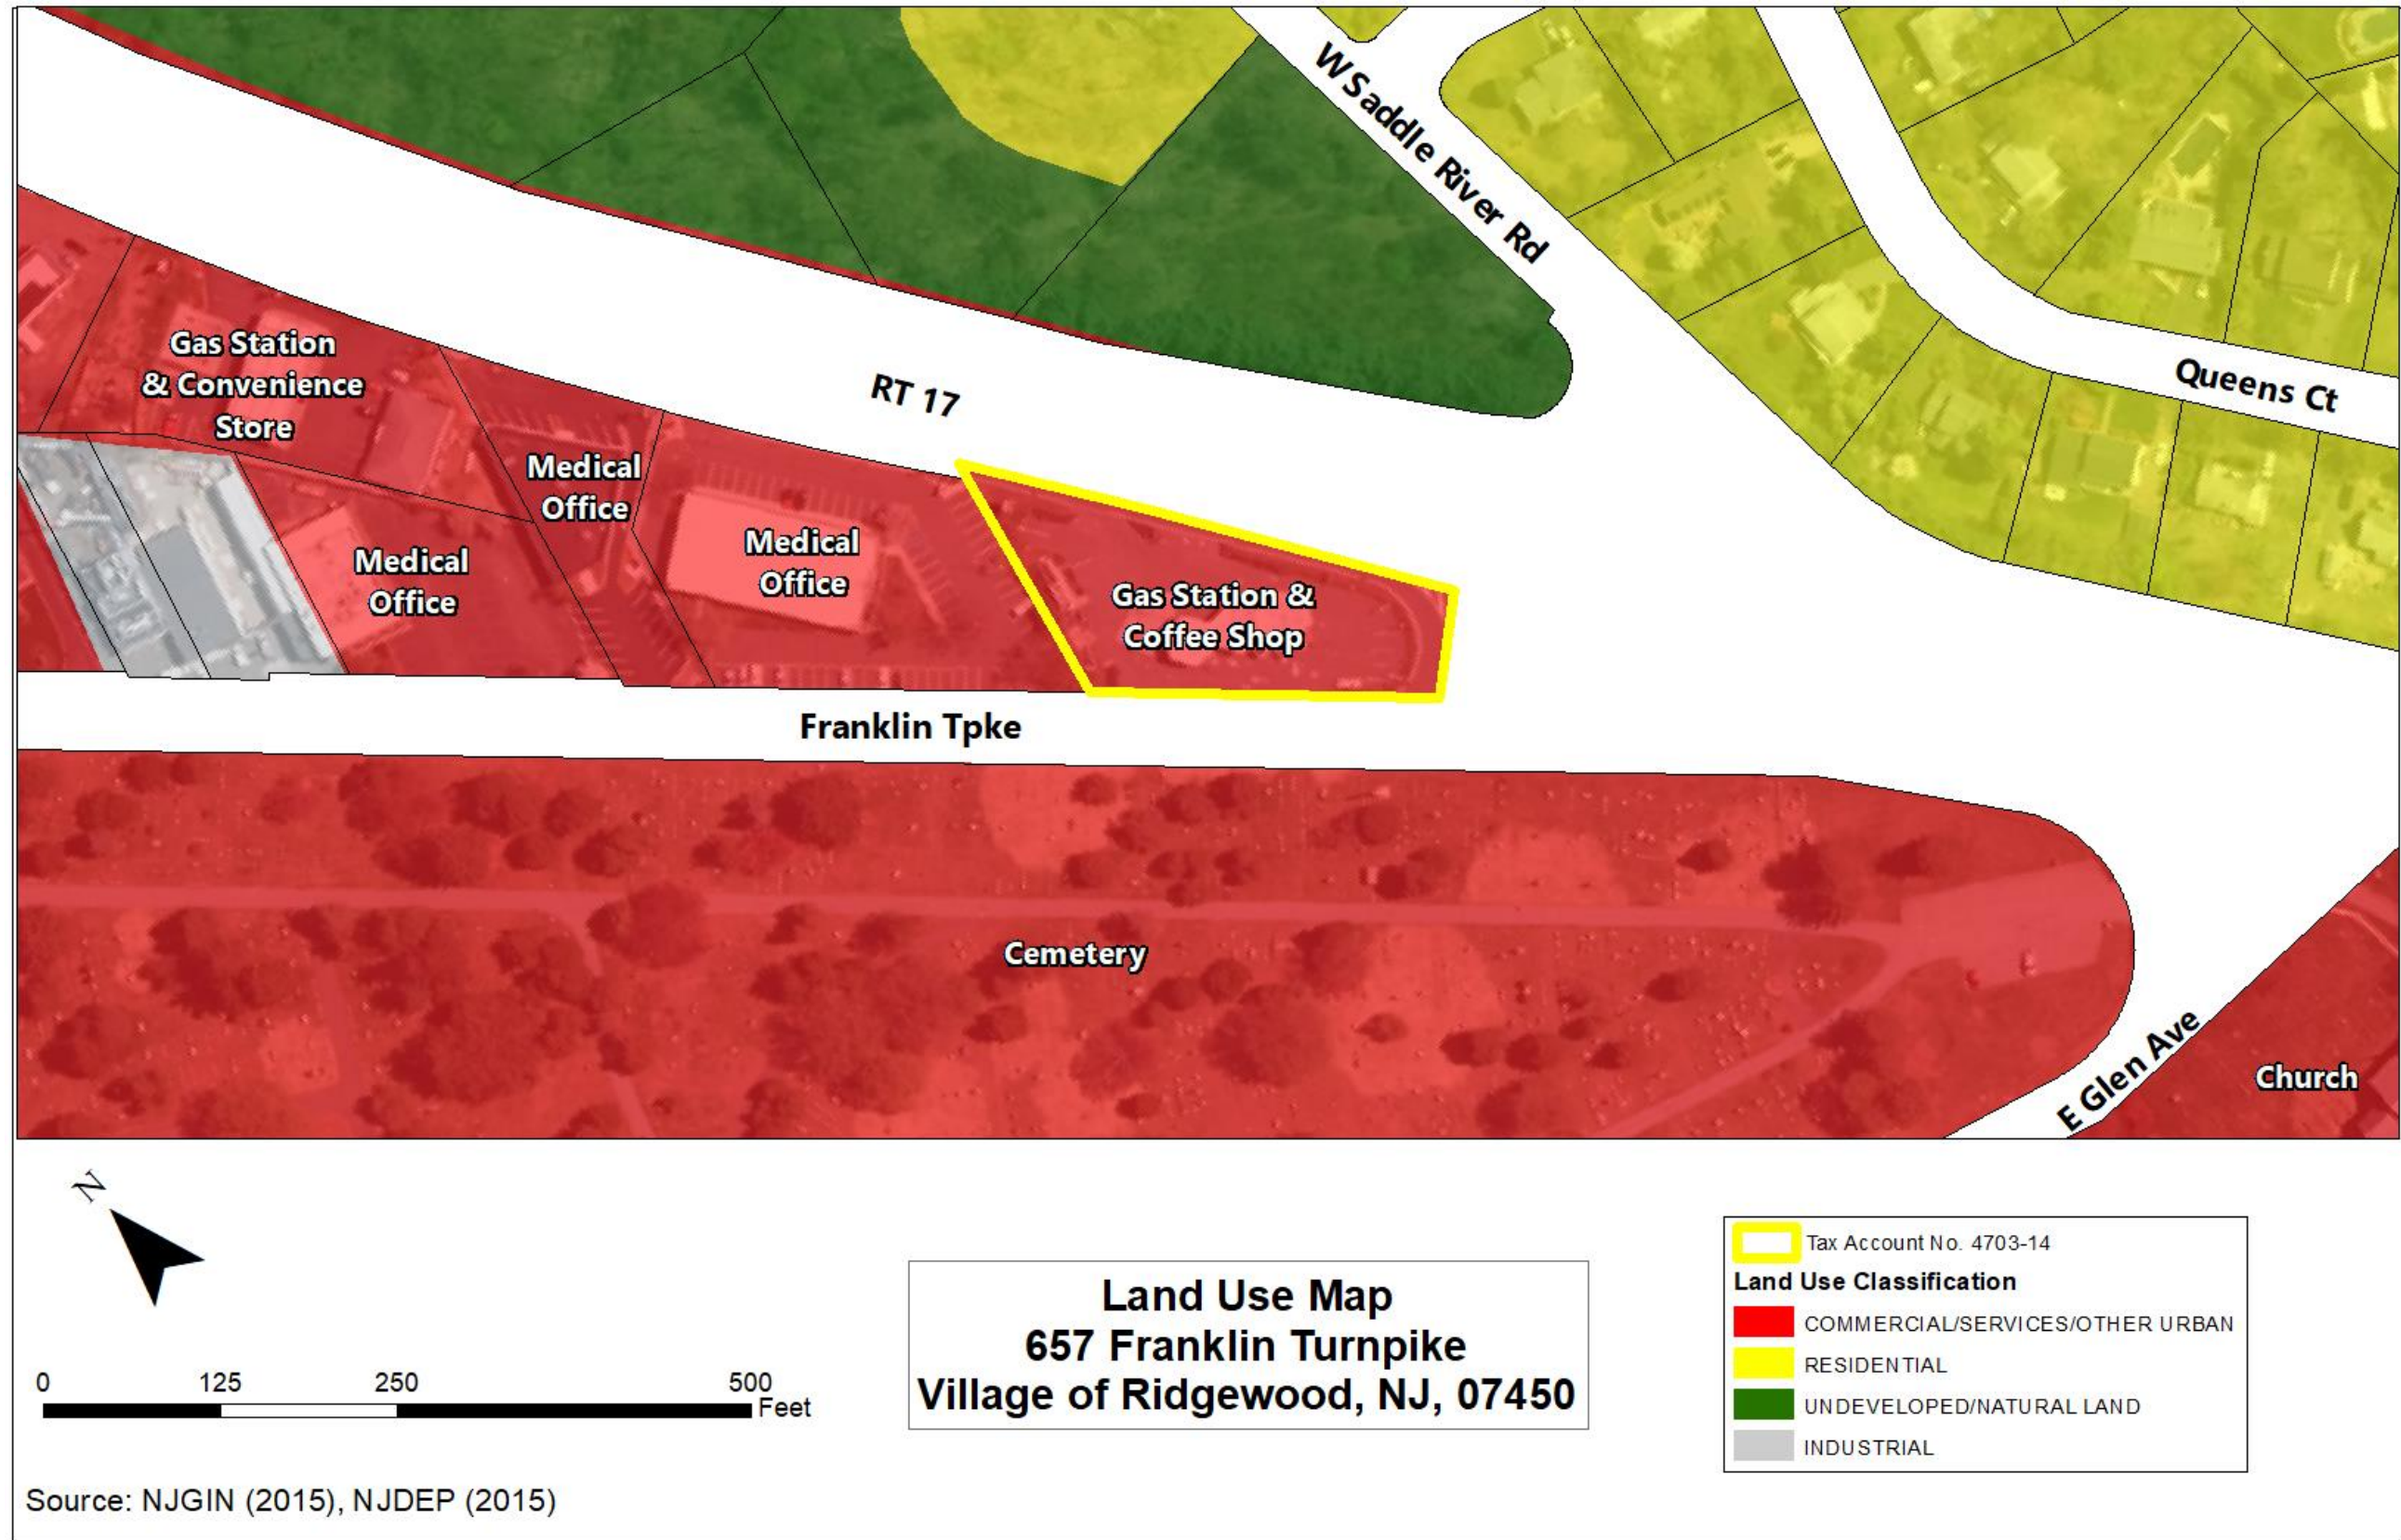

**Aerial Map
657 Franklin Turnpike
Village of Ridgewood, NJ, 07450**

 Tax Account No. 4703-14

Source: NJGIN (2015)

Zoning Map
657 Franklin Turnpike
Village of Ridgewood, NJ, 07450

- Tax Account No. 4703-14
- OB-2: Office Building District
- R-1: Single-Family Residence District
- R-125: Single-Family Residence District

Source: NJGIN (2015)

VIEW OF ROADSIDE SIGN ON ROUTE 17
(TAKEN BY JOHN MCDONOUGH ASSOCIATES ON JULY 26, 2020)

VIEW OF SITE ACCESS DRIVEWAY ON FRANKLIN TURNPIKE – PROPOSED SIGN LOCATION

(TAKEN BY JOHN MCDONOUGH ASSOCIATES ON JULY 26, 2020)

VIEW OF LAND USE ACROSS FRANKLIN TURNPIKE FROM PROPOSED SIGN LOCATION - CEMETERY

(TAKEN BY JOHN MCDONOUGH ASSOCIATES ON JULY 26, 2020)