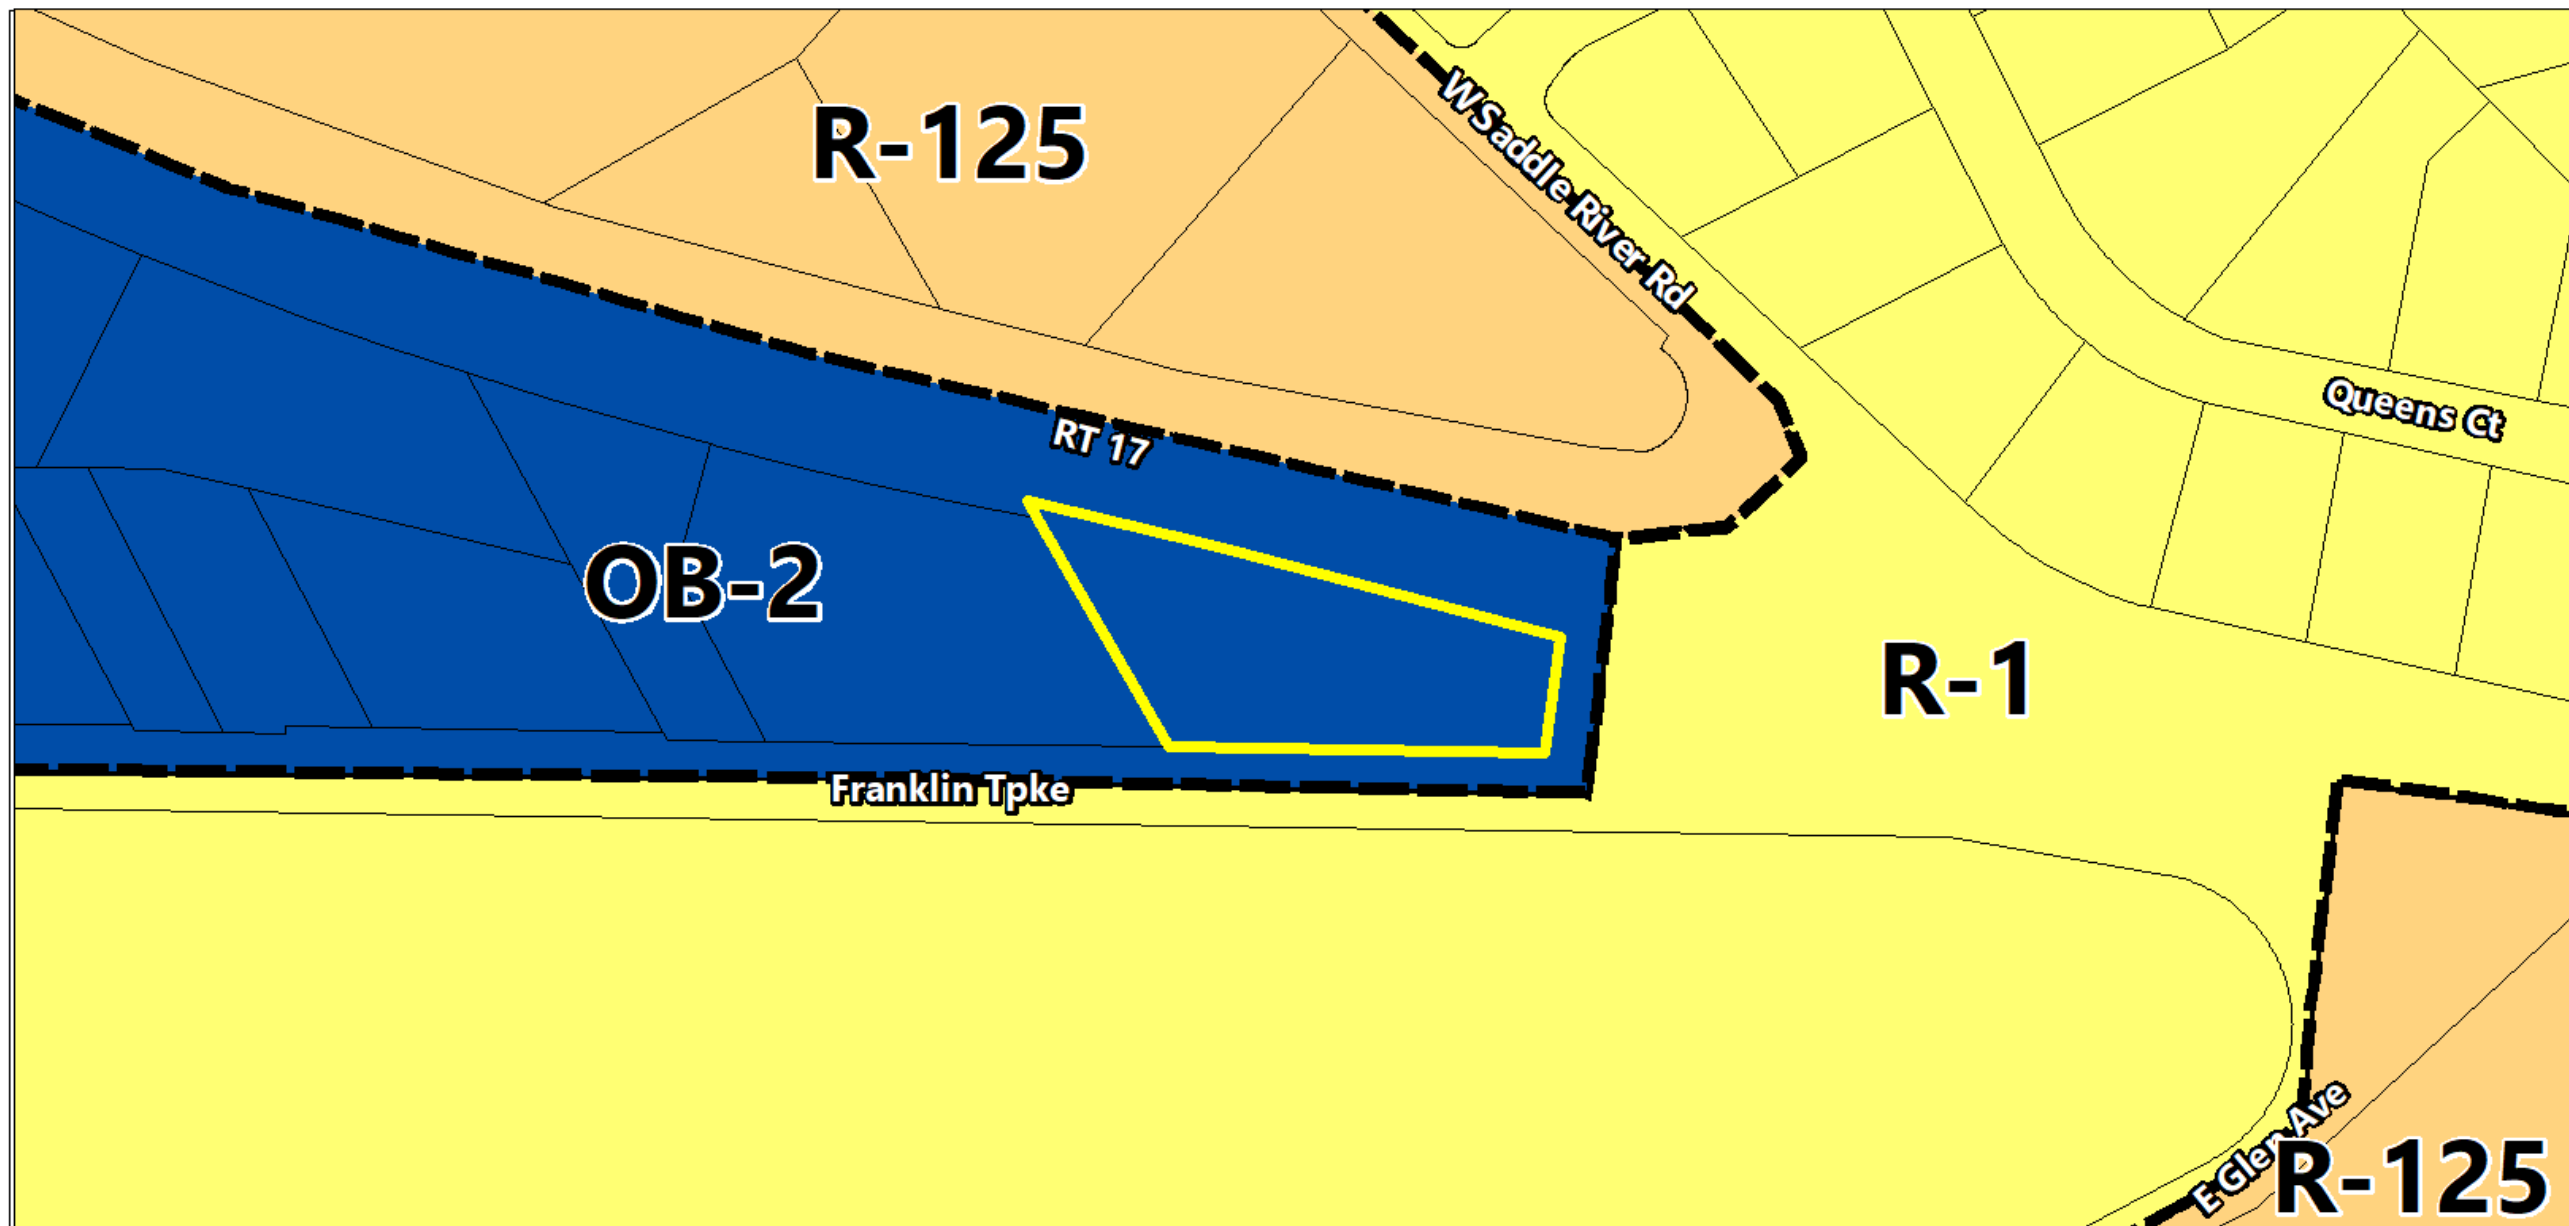

**Aerial Map
657 Franklin Turnpike
Village of Ridgewood, NJ, 07450**

 Tax Account No. 4703-14

Source: NJGIN (2015)

Zoning Map
657 Franklin Turnpike
Village of Ridgewood, NJ, 07450

- Tax Account No. 4703-14
- OB-2: Office Building District
- R-1: Single-Family Residence District
- R-125: Single-Family Residence District

Source: NJGIN (2015)

VIEW OF ROADSIDE SIGN ON ROUTE 17
(TAKEN BY JOHN MCDONOUGH ASSOCIATES ON JULY 26, 2020)

VIEW OF SITE ACCESS DRIVEWAY ON FRANKLIN TURNPIKE – PROPOSED SIGN LOCATION

(TAKEN BY JOHN MCDONOUGH ASSOCIATES ON JULY 26, 2020)

VIEW OF LAND USE ACROSS FRANKLIN TURNPIKE FROM PROPOSED SIGN LOCATION - CEMETERY

(TAKEN BY JOHN MCDONOUGH ASSOCIATES ON JULY 26, 2020)