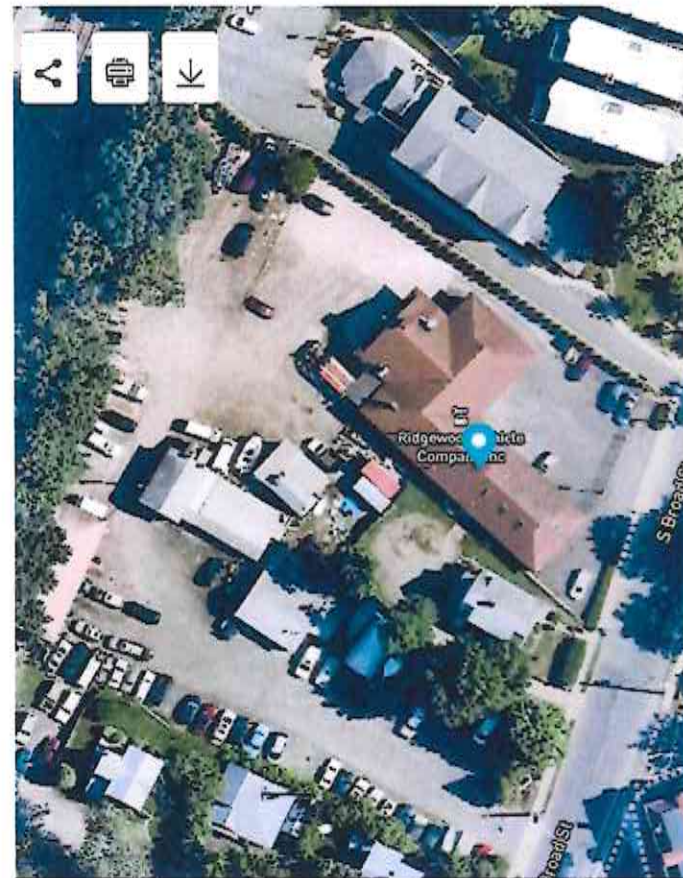

## 1987 Aerial 246-264 South Broad Street

---

- An Aerial photo of 3 lots 12,13, and 14 in 1987
- A large portion of the property with outdoor storage outside of the buildings
- Noted difference in the rear of the building at 246 south broad street

## 2021 Aerial 246-264 South Broad Street

- An Aerial photo of 3 lots 12,13, and 14 in 2021
- Screen shot taking of google maps May of 2023
- Pop up tent on 264
- More Shipping Containers

## 2021 Aerial 246-264 South Broad Street

---

- An Aerial photo of 3 lots 12,13, and 14 in 2021
- Same photo close up
- Screen shot taking of google maps May of 2023
- Pop up tent on 264
- More Shipping Containers
- Outdoor stored garbage visble

## 2021 Aerial 246-264 South Broad Street

---

- An Aerial photo of 3 lots 12,13, and 14 in 2021
- Same phot close up
- Screen shot taking of google maps May of 2023
- Pop up tent on 264
- More Shipping Containers
- Outdoor stored garbage visble