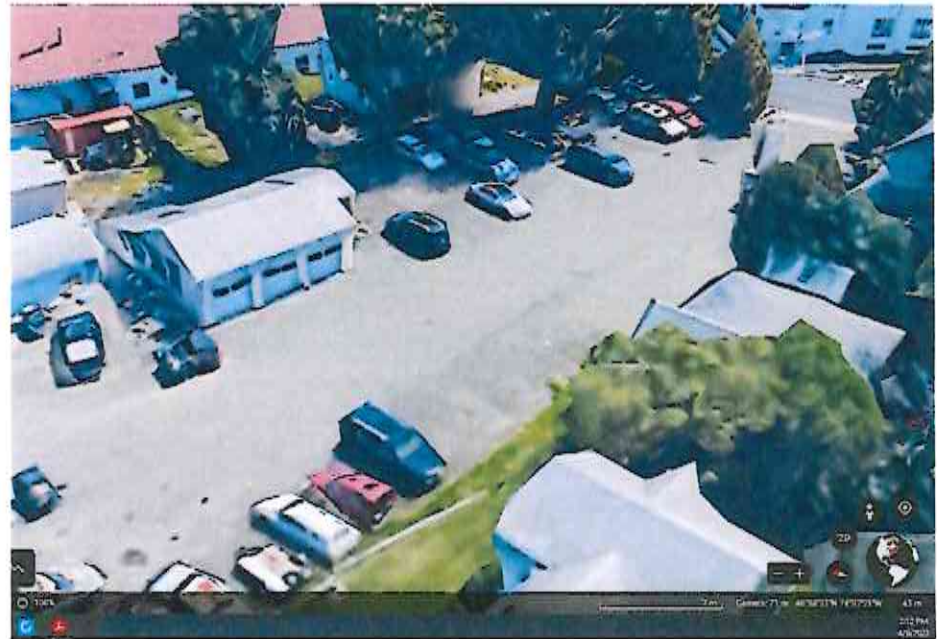

## 1987 Aerial 246-264 South Broad Street

---

- An Aerial photo of 3 lots 12,13, and 14 in 1987
- A large portion of the property with outdoor storage outside of the buildings
- Noted difference in the rear of the building at 246 south broad street

## 2021 Aerial 246-264 South Broad Street

---

- An Aerial photo of 3 lots 12,13, and 14 in 2021
- Same photo close up
- Screen shot taking of google maps May of 2023
- Pop up tent on 264
- More Shipping Containers
- Outdoor stored garbage visble

## 2021 Aerial 246-264 South Broad Street

---

- An Aerial photo of 3 lots 12,13, and 14 in 2021
- Same phot close up
- Screen shot taking of google maps May of 2023
- Pop up tent on 264
- More Shipping Containers
- Outdoor stored garbage visble

## 2021 Aerial 246-264 South Broad Street

---

- An Aerial photo of 3 lots 12,13, and 14 in 2021
- Screen shot taking of google earth April 6 2023
- Tandem parking
- Less cars on lot 264 as new owners began to clean up
- Tandem parking of stored vehicles