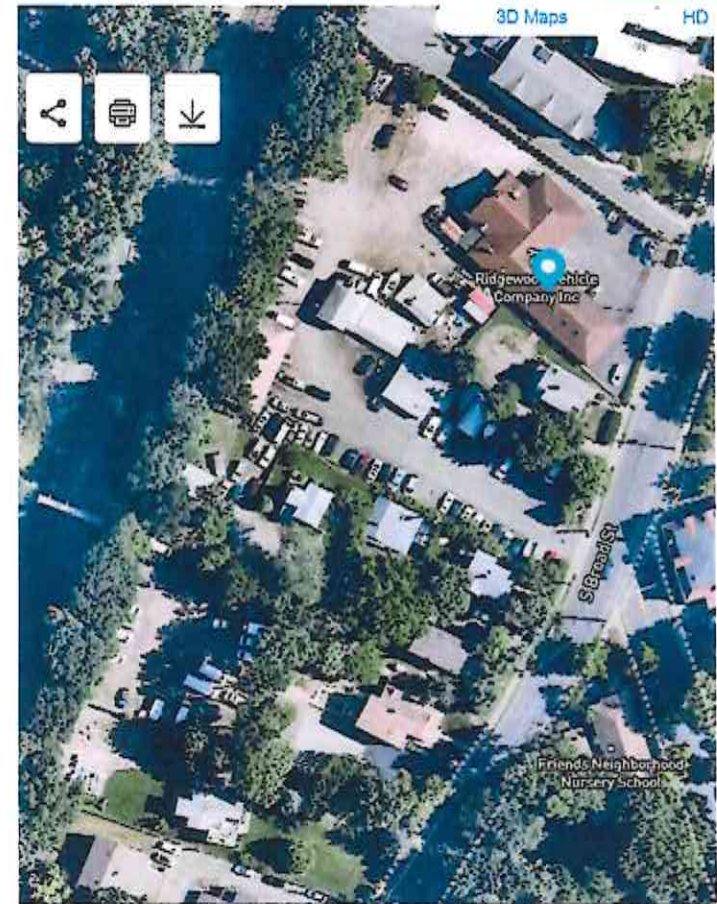

## 1987 Aerial 246-264 South Broad Street

---

- An Aerial photo of 3 lots 12,13, and 14 in 1987
- A large portion of the property with outdoor storage outside of the buildings
- Noted difference in the rear of the building at 246 south broad street

## 2019 Aerial 246-264 South Broad Street

---

- An Aerial photo of 3 lots 12,13, and 14 in 2019
- Many vehicles stored outdoor
- Haphazard parking
- Tandem parking
- Outdoor storage now seen in adjacent lot 40.01

## 2021 Aerial 246-264 South Broad Street

- An Aerial photo of 3 lots 12,13, and 14 in 2021
- Screen shot taking of google maps May of 2023
- Pop up tent on 264
- More Shipping Containers

## 2021 Aerial 246-264 South Broad Street

---

- An Aerial photo of 3 lots 12,13, and 14 in 2021
- Same photo close up
- Screen shot taking of google maps May of 2023
- Pop up tent on 264
- More Shipping Containers
- Outdoor stored garbage visble