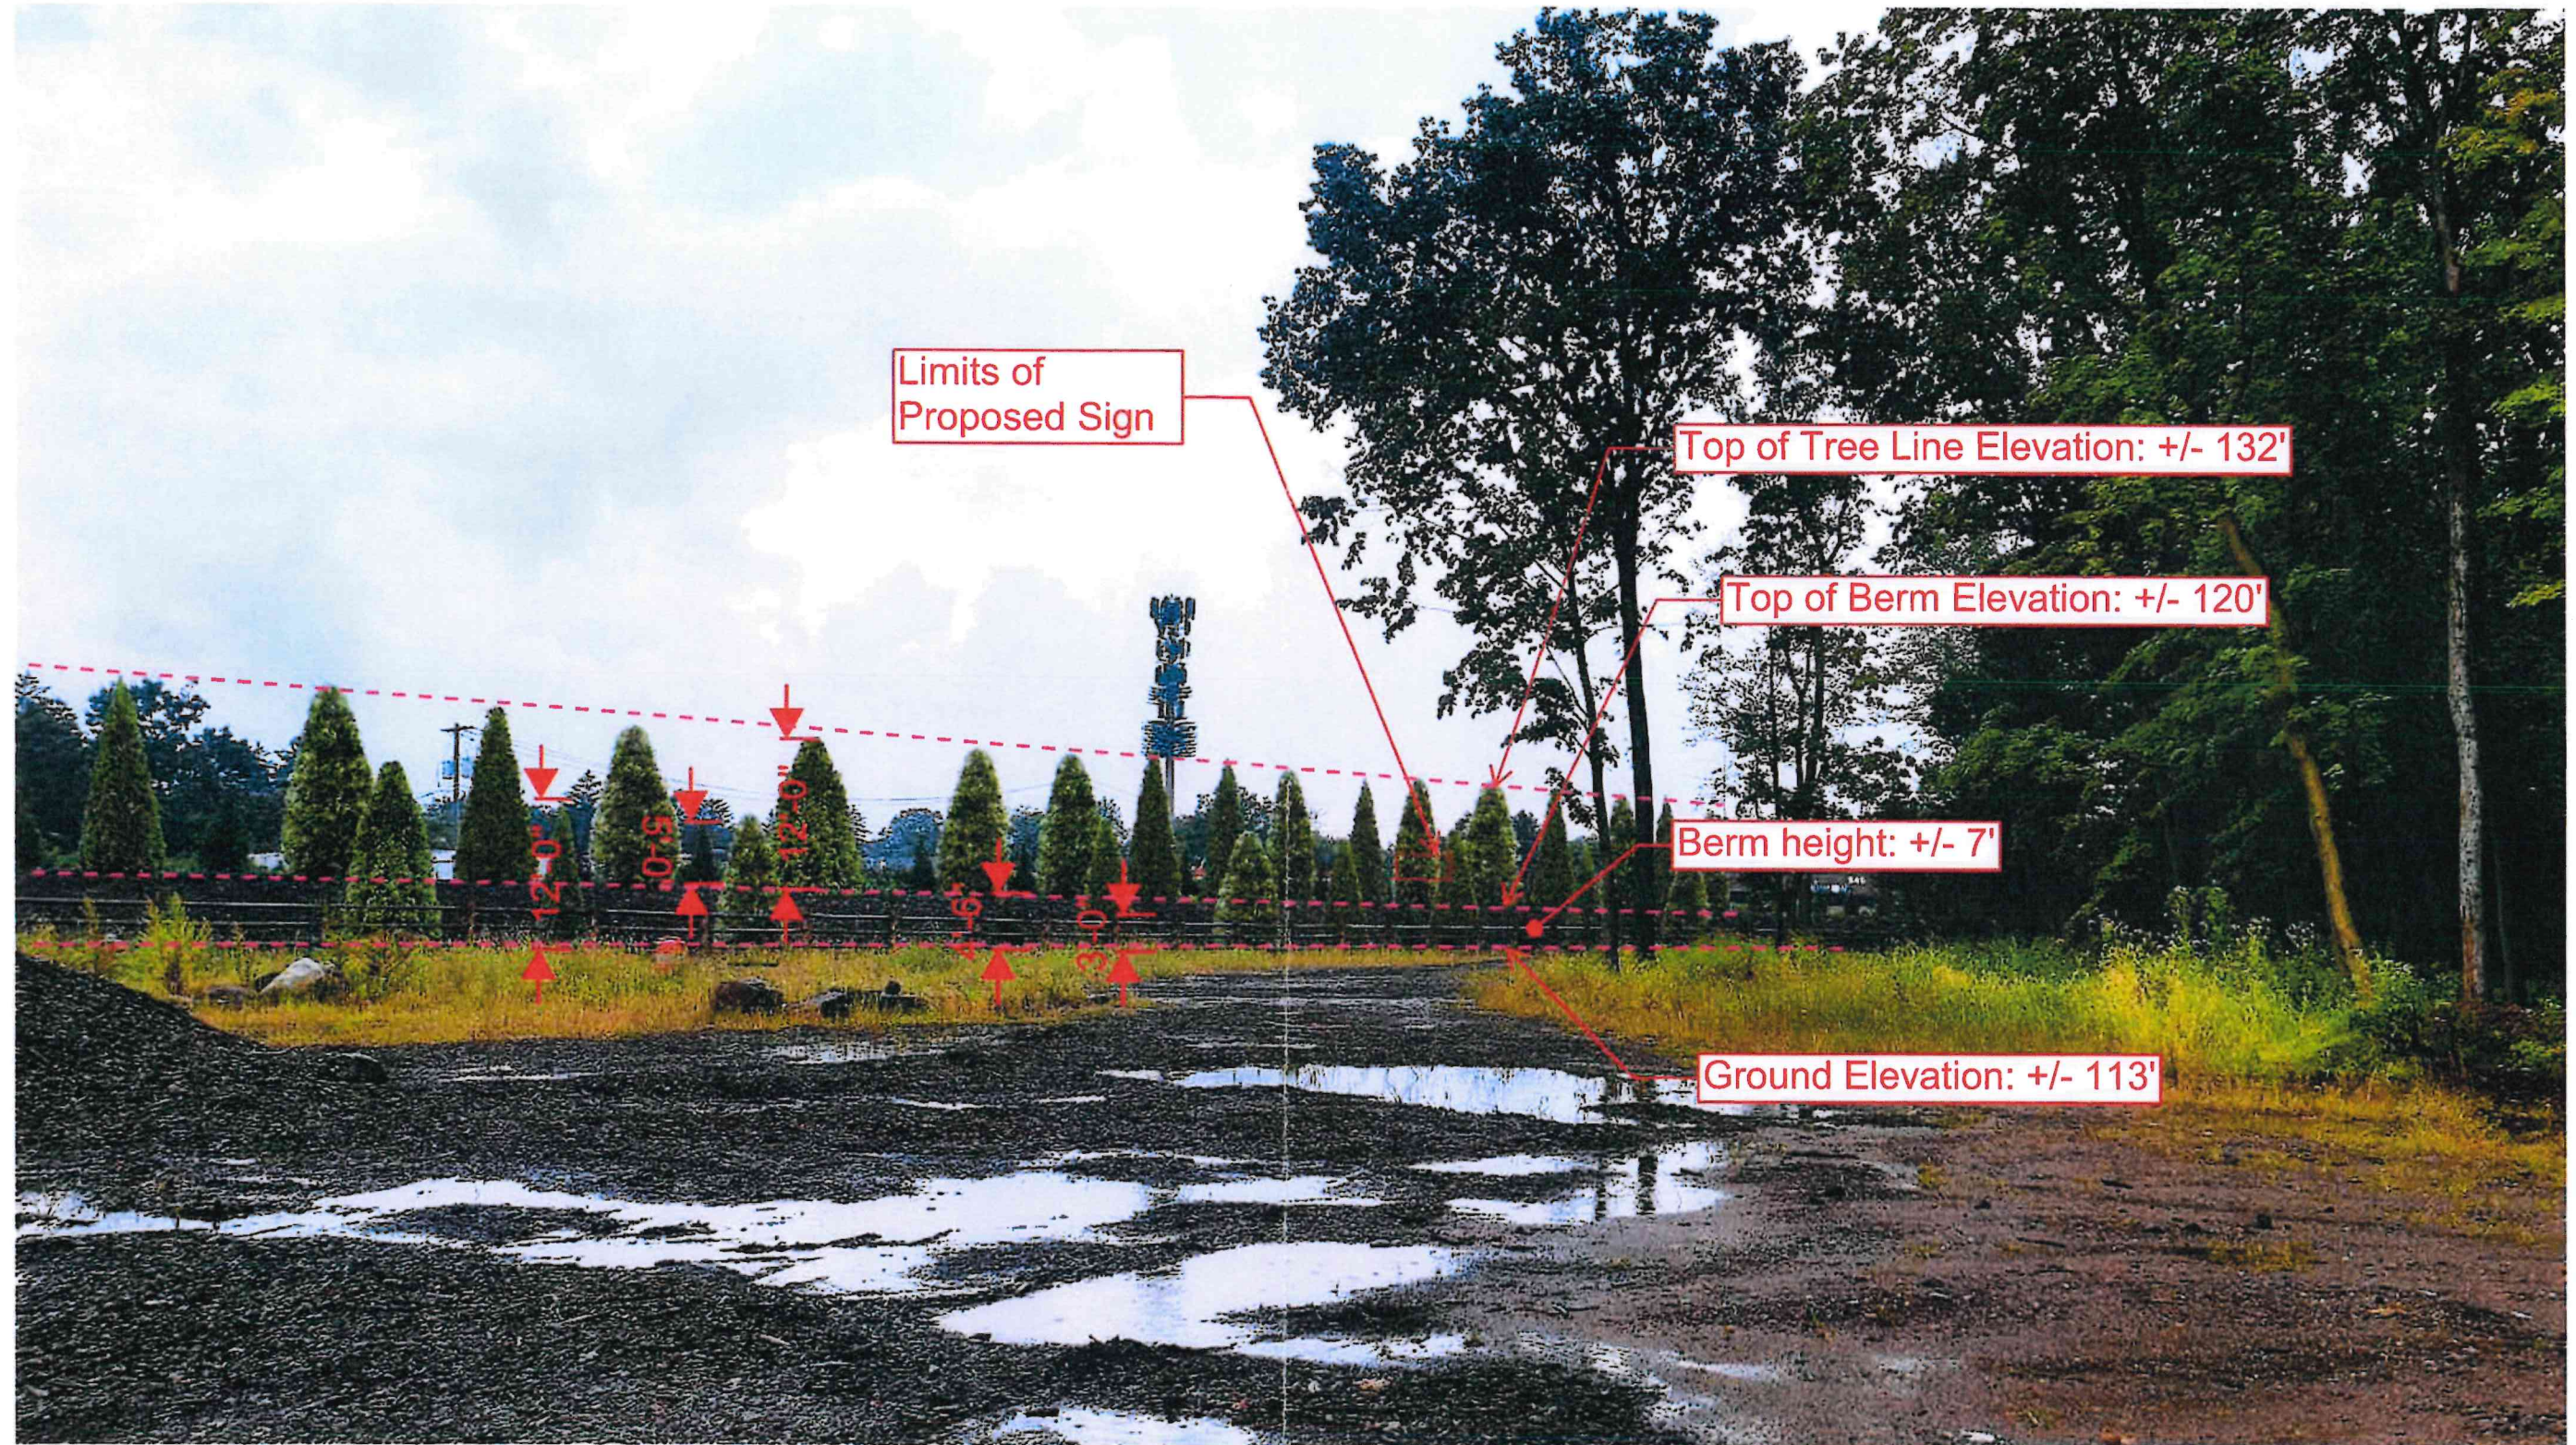

Proposed Sign

Top of Berm Elevation: +/- 120'

Berm height: +/- 7'

Ground Elevation: +/- 113'

Outfront Media, LLC / #ZBA-21-16
Schedler Property Sign Simulation
11-28-2023

Outfront Media, LLC / #ZBA-21-16
Schedler Property Sign Simulation with Landscaping
11-28-2023