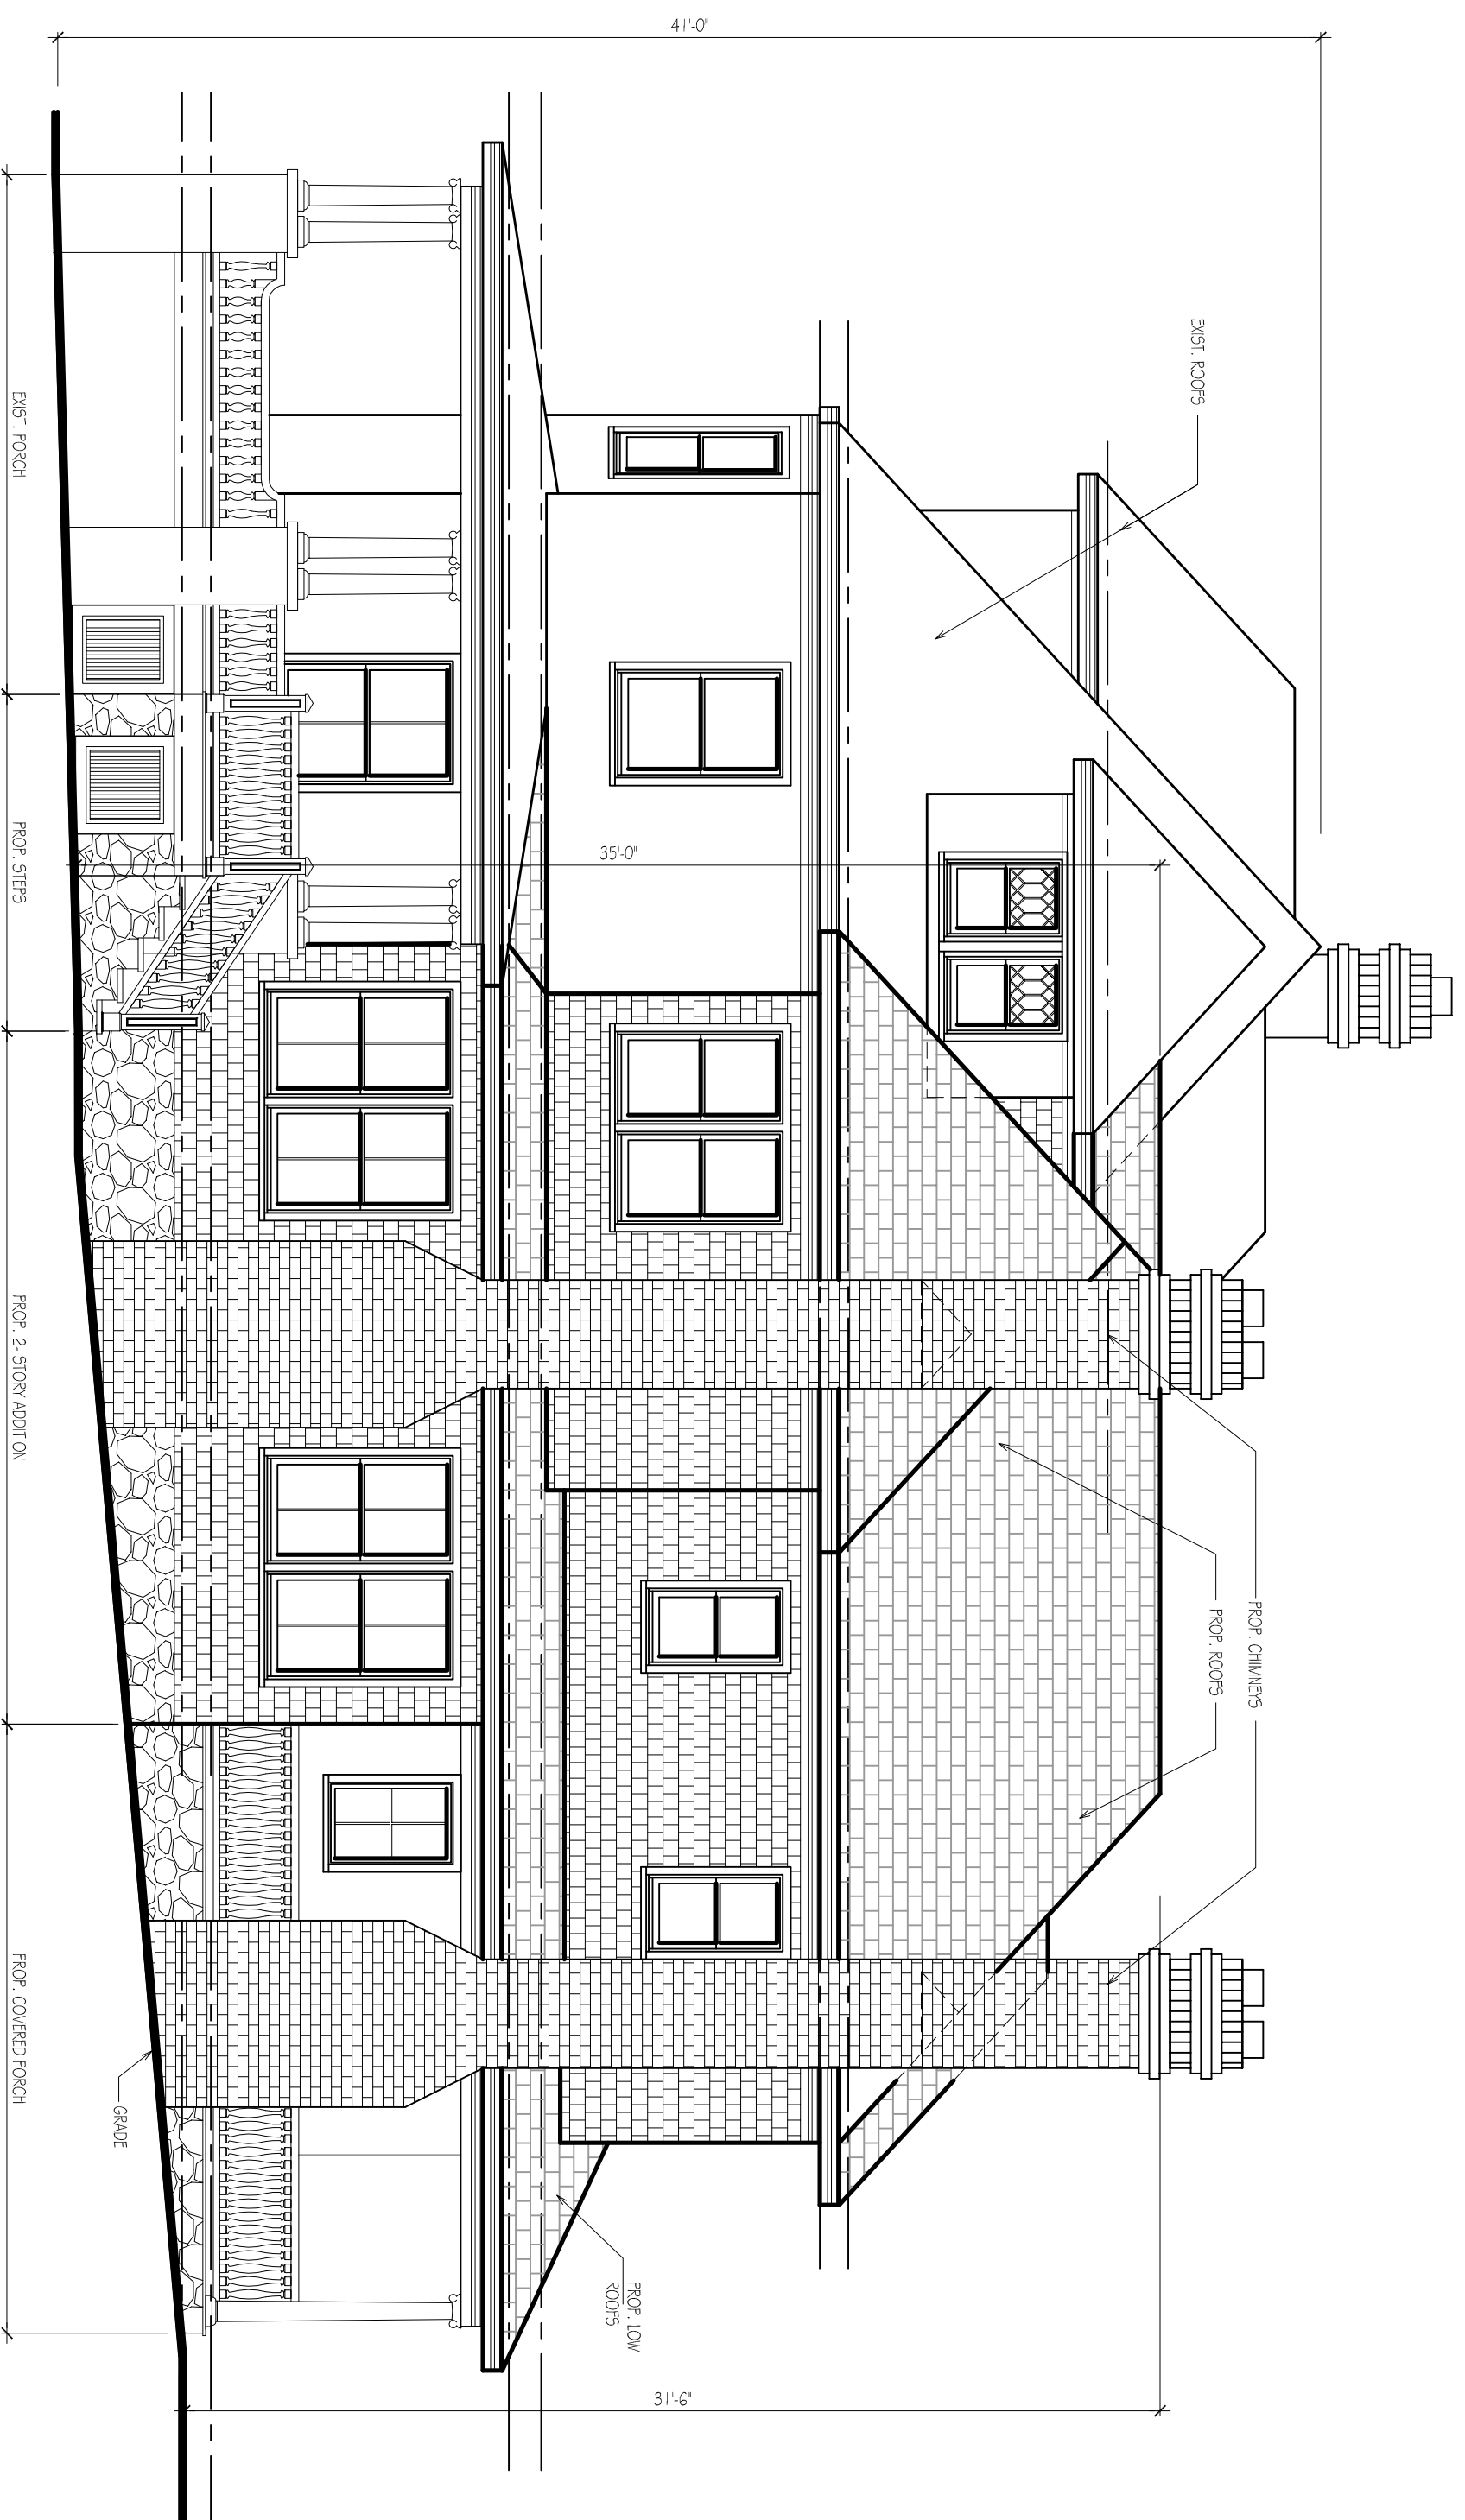

1 LEFT ELEVATION
SCALE: 3/8" = 1'-0"

3 RIGHT ELEVATION
SCALE: 3/8" = 1'-0"

2 FRONT ELEVATION
SCALE: 3/8" = 1'-0"

4 REAR ELEVATION
SCALE: 3/8" = 1'-0"

	LEONARD RESIDENCE 65 Park Slope Ridgewood, N.J.	
	EXTERIOR ELEVATIONS	
ARCHITECTS ROGER SCHLICHT ARCHITECT 56 Walther Avenue, Ridgewood, New Jersey 07450 201.447.1992	DATE: 6-1-2023 SCALE: 3/8" = 1'-0"	3-1-2024 8-7-2023 6-3-2023 REVISED/ISSUED FOR VARIANCE ISSUED FOR VARIANCE ISSUED FOR OWNER REVIEW
Roger D. Schlicht N.J. License No. 095716		V-3