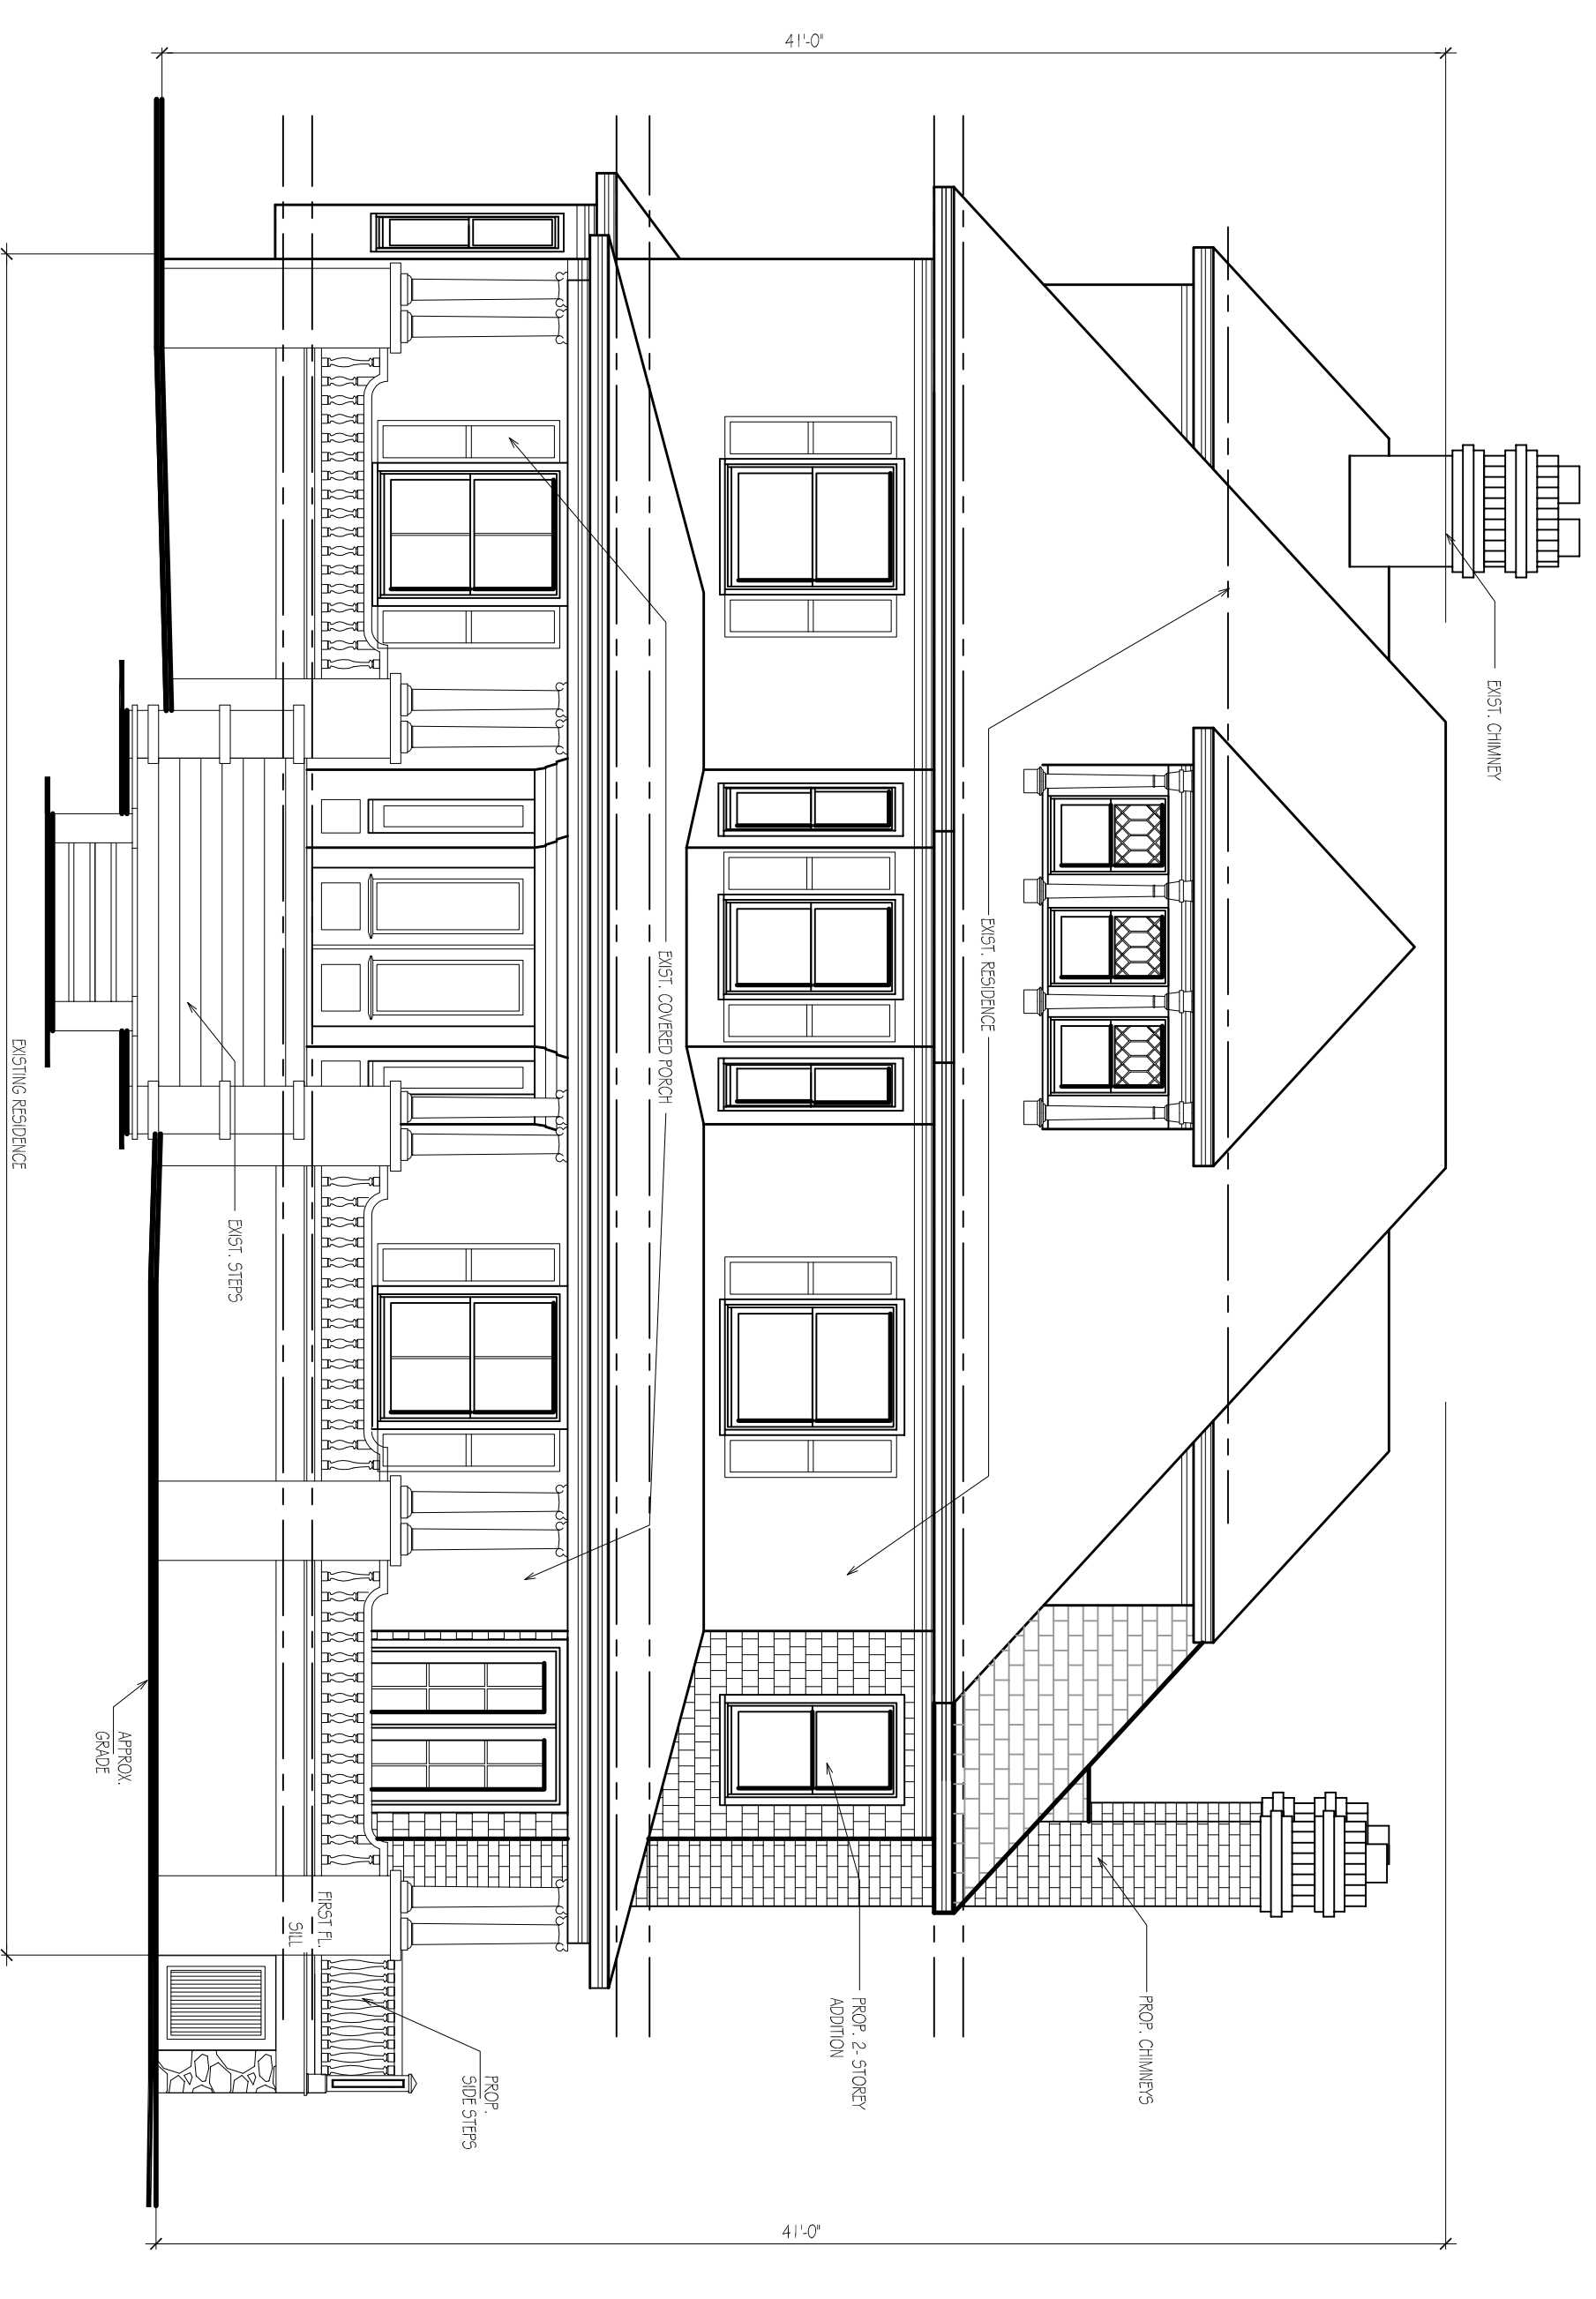

1 LEFT ELEVATION
SCALE: 3/8" = 1'-0"

3 RIGHT ELEVATION
SCALE: 3/8" = 1'-0"

2 FRONT ELEVATION
SCALE: 3/8" = 1'-0"

4 REAR ELEVATION
SCALE: 3/8" = 1'-0"

	LEONARD RESIDENCE 65 Park Slope Ridgewood, N.J.	
	EXTERIOR ELEVATIONS	
ARCHITECTS ROGER SCHLICHT ARCHITECT 56 Walther Avenue, Ridgewood, New Jersey 07450 201.447.1992	DATE: 6-1-2023 SCALE: 3/8" = 1'-0"	3-1-2024 8-7-2023 6-3-2023 REVISED/ISSUED FOR VARIANCE ISSUED FOR VARIANCE ISSUED FOR OWNER REVIEW
Roger D. Schlicht N.J. License No. 095716		V-3