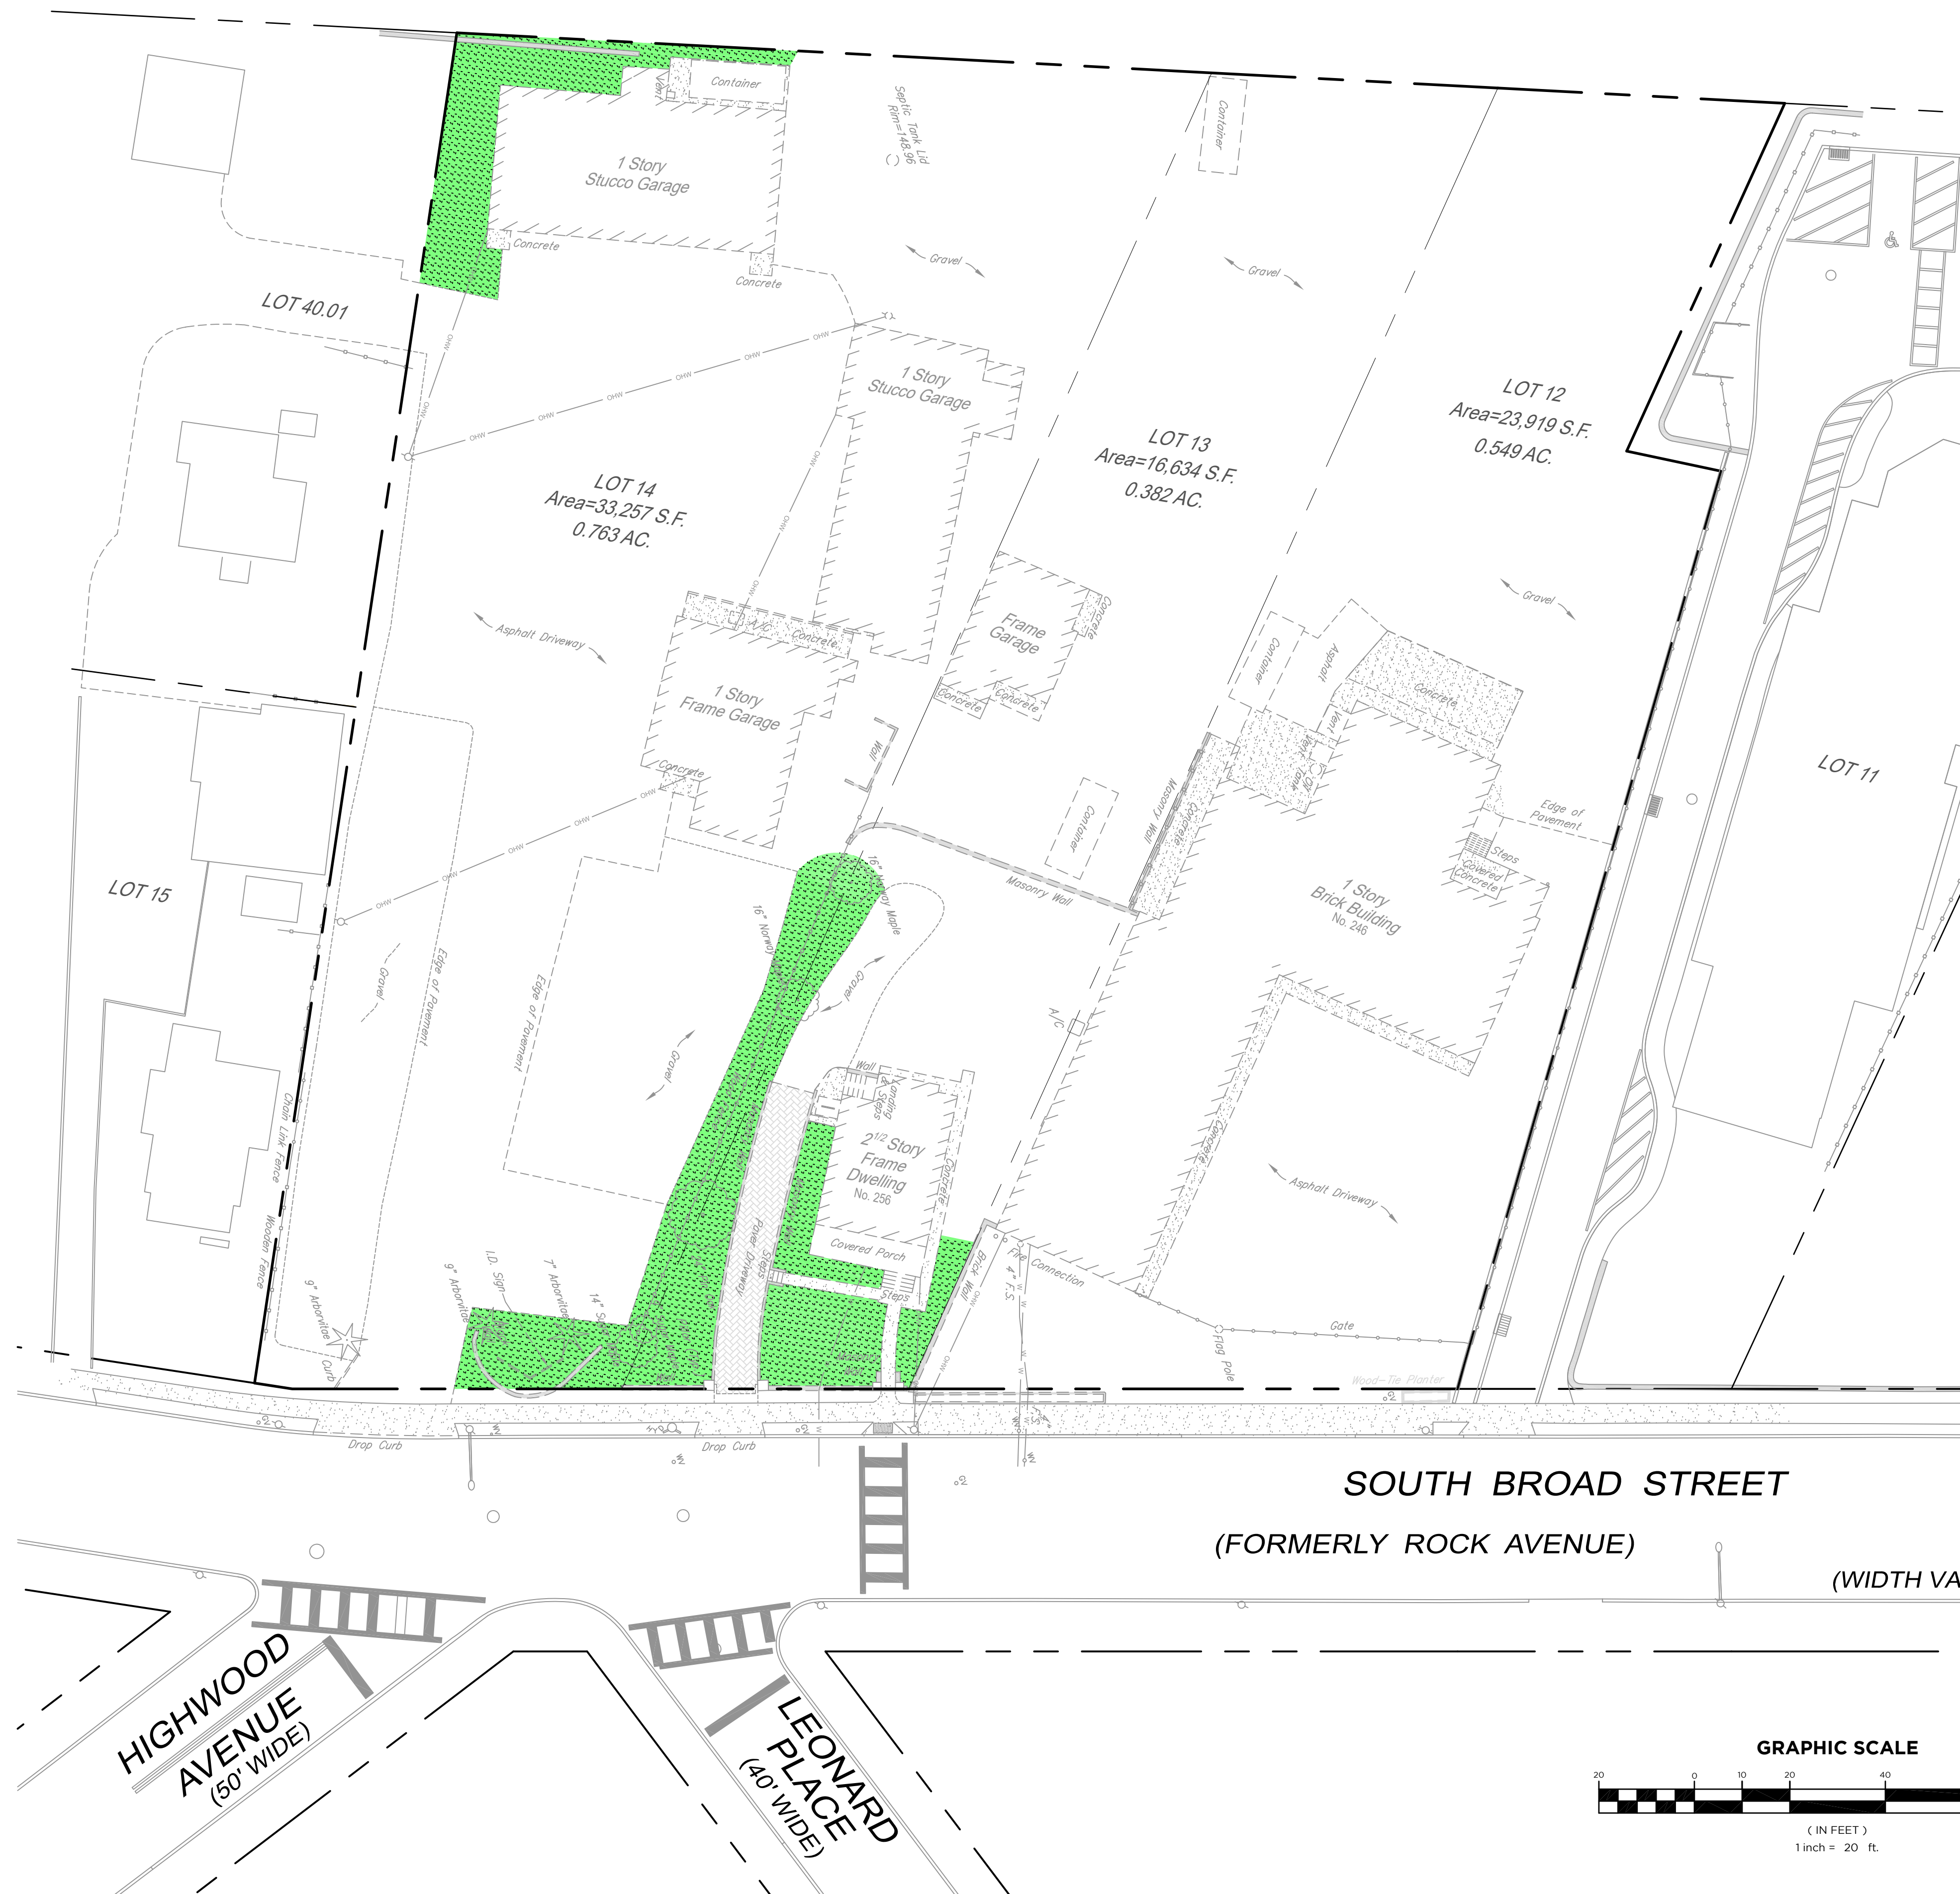

Mountain View Auto Body

246-264 South Broad Street
Ridgewood, New Jersey

CONRAIL ERIE LACKAWANNA RAILROAD
PATERSON & RAMAPO BRANCH

EXISTING GREEN SPACE= 4,124 SF
PROPOSED GREEN SPACE= 23,014 SF

SOUTH BROAD STREET
(FORMERLY ROCK AVENUE)
(WIDTH VAR)

HIGHWOOD AVENUE
(50' WIDE)

LEONARD PLACE
(40' WIDE)

GRAPHIC SCALE

66 Glen Avenue, Glen Rock, NJ 07452

EXISTING
RENDERING

Date: 6-9-25 Drawn By: CB JR
Project No: 22-146 Dwg. No.: R-2
Scale: 1" = 20' Revision Date: N/A