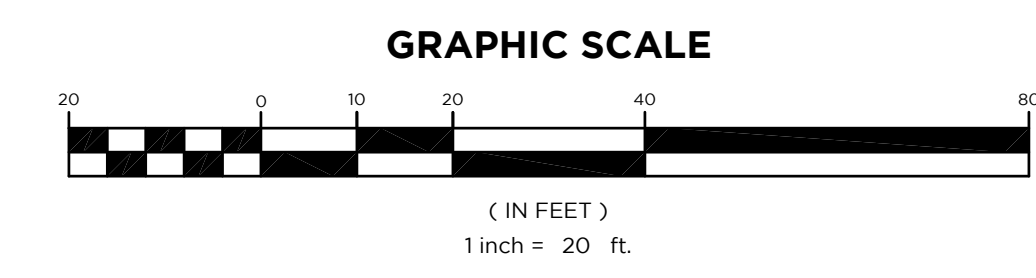

Mountain View Auto Body

246-264 South Broad Street
Ridgewood, New Jersey

66 Glen Avenue, Glen Rock, NJ 07452

LANDSCAPE RENDERING

Date: 6-9-25 Drawn By: J.A.S.
Project No: 22-146 Dwg. No.: R-1
Scale: 1" = 20' Revision Date: N/A