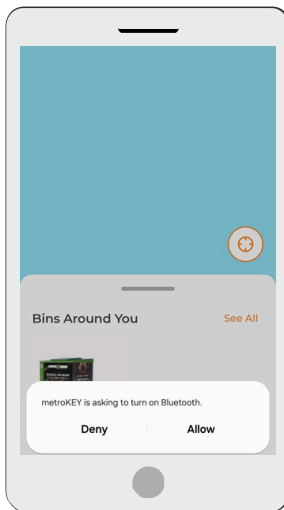

ATTN REGISTERED PARTICIPANTS: OUR FOOD SCRAP DROP OFF PROGRAM JUST GOT EASIER!

WHETHER YOU'RE AN EARLY RISER OR A NIGHT OWL,
REDUCING FOOD WASTE HAS NEVER
BEEN MORE CONVENIENT.

6 STATION PLAZA, RIDGEWOOD, NJ 07450

- ❗ Download  metroKEY and setup your account using the same email address that you used in your food scrap program application
- ❗ Scroll through tool tips
- ❗ Tap on the Ridgewood Train Station device
- ❗ Tap Unlock Unit and review and agree to our rules. The bin will be unlocked for 30 seconds.
- ❗ Use foot lever to hold lid open during use