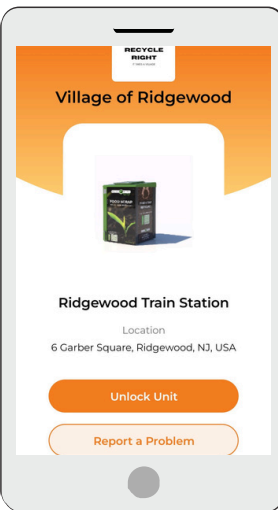

ATTN REGISTERED PARTICIPANTS: OUR FOOD SCRAP DROP OFF PROGRAM JUST GOT EASIER!

WHETHER YOU'RE AN EARLY RISER OR A NIGHT OWL,
REDUCING FOOD WASTE HAS NEVER
BEEN MORE CONVENIENT.

6 STATION PLAZA, RIDGEWOOD, NJ 07450

- ❗ Download  metroKEY and setup your account using the same email address that you used in your food scrap program application
- ❗ Scroll through tool tips
- ❗ Tap on the Ridgewood Train Station device
- ❗ Tap Unlock Unit and review and agree to our rules. The bin will be unlocked for 30 seconds.
- ❗ Use foot lever to hold lid open during use