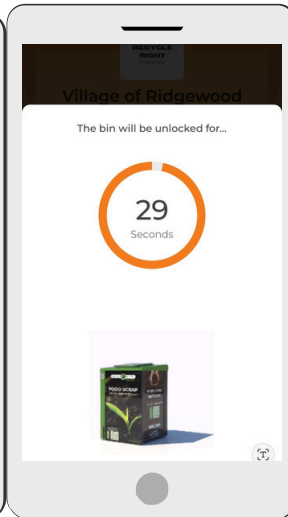

ATTN REGISTERED PARTICIPANTS: OUR FOOD SCRAP DROP OFF PROGRAM JUST GOT EASIER!

WHETHER YOU'RE AN EARLY RISER OR A NIGHT OWL,
REDUCING FOOD WASTE HAS NEVER
BEEN MORE CONVENIENT.

6 STATION PLAZA, RIDGEWOOD, NJ 07450

- ❗ Download  metroKEY and setup your account using the same email address that you used in your food scrap program application
- ❗ Scroll through tool tips
- ❗ Tap on the Ridgewood Train Station device
- ❗ Tap Unlock Unit and review and agree to our rules. The bin will be unlocked for 30 seconds.
- ❗ Use foot lever to hold lid open during use