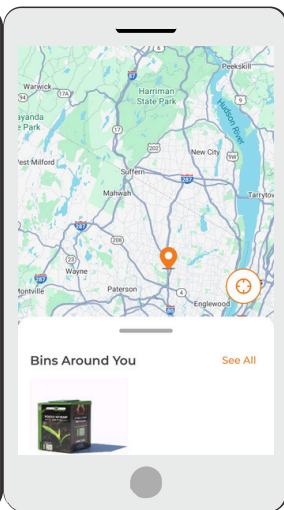

ATTN REGISTERED PARTICIPANTS: OUR FOOD SCRAP DROP OFF PROGRAM JUST GOT EASIER!

WHETHER YOU'RE AN EARLY RISER OR A NIGHT OWL,
REDUCING FOOD WASTE HAS NEVER
BEEN MORE CONVENIENT.

6 STATION PLAZA, RIDGEWOOD, NJ 07450

- ❗ Download  metroKEY and setup your account using the same email address that you used in your food scrap program application
- ❗ Scroll through tool tips
- ❗ Tap on the Ridgewood Train Station device
- ❗ Tap Unlock Unit and review and agree to our rules. The bin will be unlocked for 30 seconds.
- ❗ Use foot lever to hold lid open during use

USE FOOT LEVER TO HOLD LID OPEN DURING USE

- ✅ Conveniently open the container via  metroKEY smartphone app
- ✅ 24/7 controlled access at 📍 6 Station Plaza, Ridgewood, NJ 07450 (to the left of the main entrance to Social Services)
- ✅ Same sustainable impact, now on your schedule