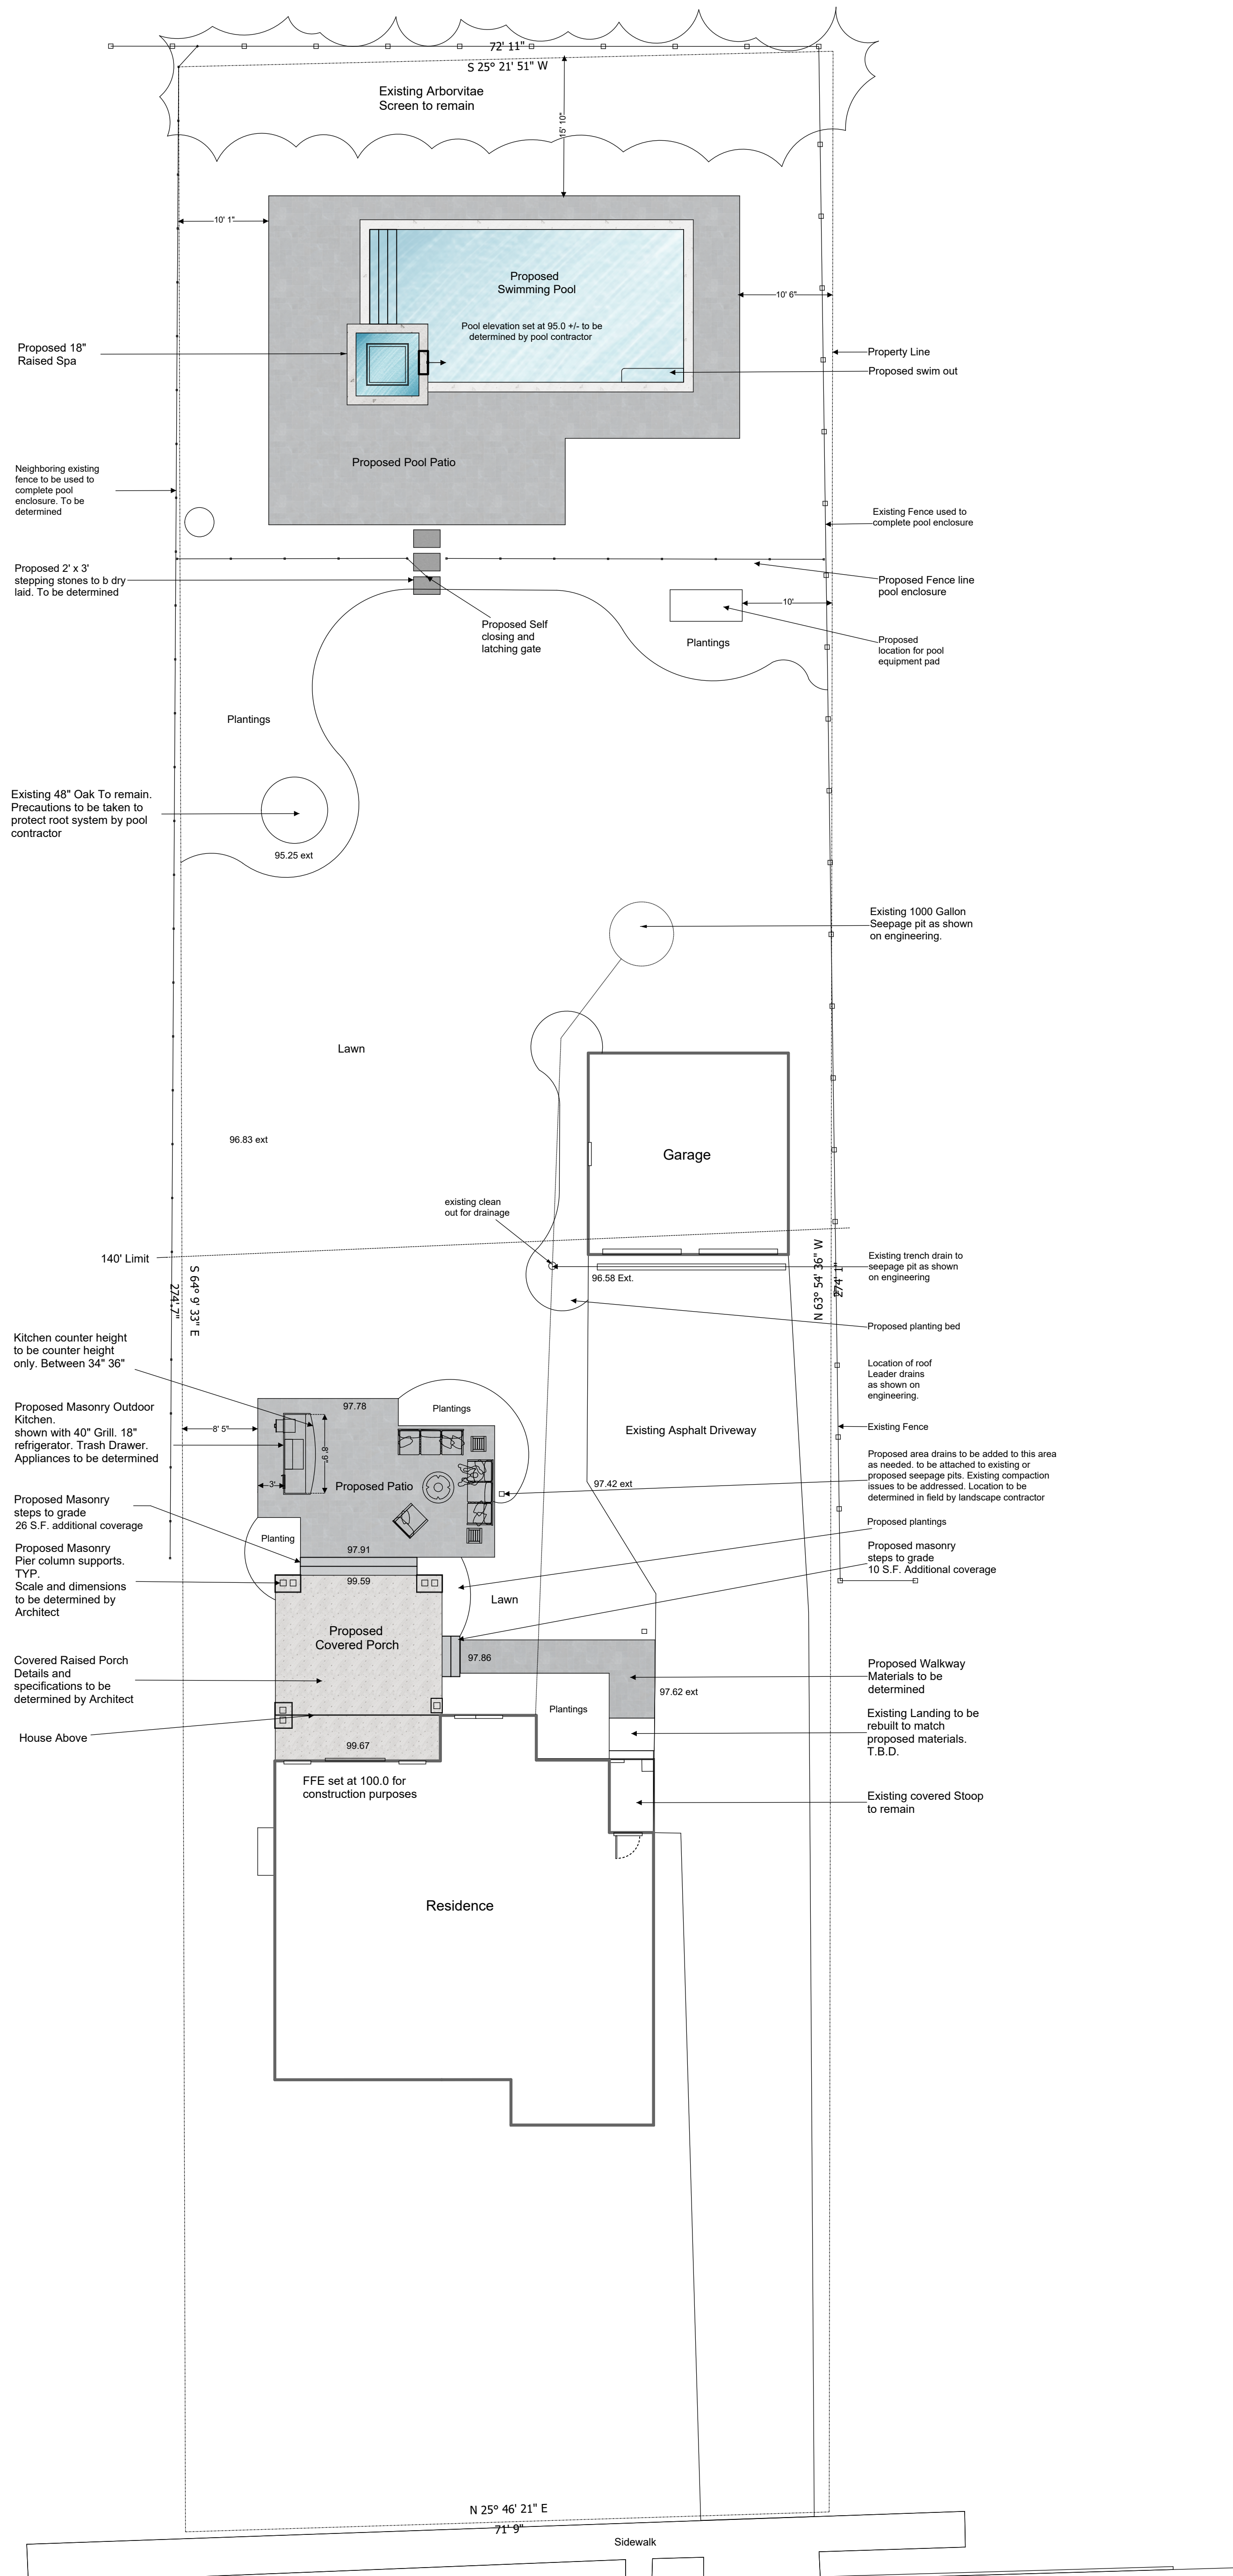

Landscape Concept Plan

Scale 1"=10'0"

The Tavani Residence

136 John Street
Ridgewood N.J. 07450

Scale 1"=10'0"

Date 06/20/2025

Drawn By A. Kosits

JOHN STREET

Scale: 1/10" = 1 ft

RIVERSTONE DESIGN STUDIO

41 Litchult Lane Mahwah NJ 07430
www.RIVERSTONEDESIGNSTUDIO.COM